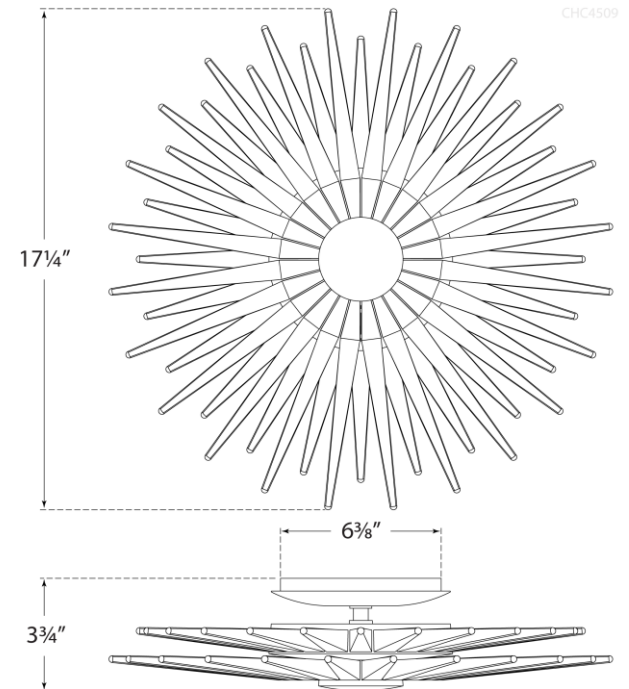

TEAR SHEET

Quincy Small Flush Mount

Item # CHC 4509AB-CA

Designer: Chapman & Myers

Height: 3.75"

Width: 17.25"

Canopy: 6" Round

Finishes: AB, PN

Trim Options: CA

Socket: Dedicated LED

Wattage: 18w (1300lm)

Weight: 6 Pounds

©EFC DESIGNS

VISUAL COMFORT