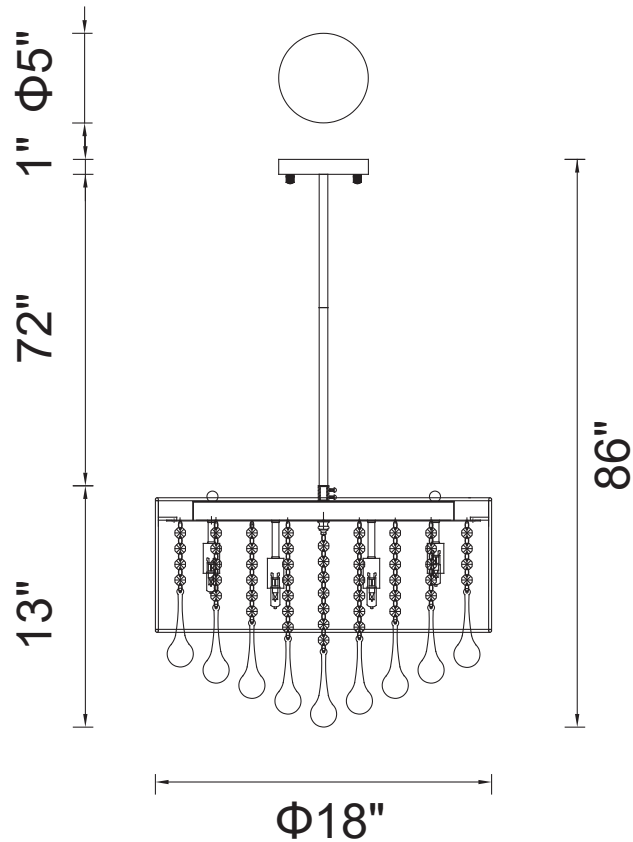

PROJECT: _____

FIXTURE TYPE: _____

LOCATION: _____

CONTACT/PHONE: _____

Item	5006P18C-R(B)
Collection	WATER DROP
Finish	Chrome
Glass	-----
Crystal	Clear
Input	120V AC,60HZ,AC

Shade	White
Length/Dia.	18"
Width/Ext.	-----
Height	13"
Maximum	86"
Lumens	-----

Light Source	G9
Bulb Info.	6×40W
Included	-----
Dimmable	Yes
Color	-----
Weight	