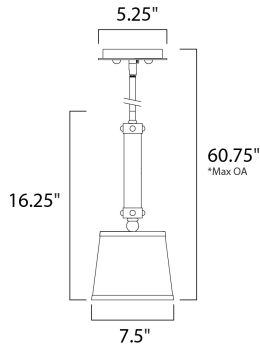

*max overall height of fixture

MEASUREMENTS

- DIMENSION : 7.5" L x 7.5" W x 16.25" H
- MAX OAH : 60.75" OAH
- CANOPY : 5.25" W x 1" H x 6" L
- HANGING WEIGHT : 4.4 lb

LAMPING

- INPUT VOLTAGE : 120V
- LUMENS : 0 Rated
- BULB : 1 x 60W Incandescent E26 Medium , 60W Total
- BULB INCLUDED : (Not Included)
- DIMMABLE : Yes