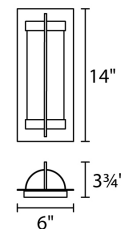

REPLACEMENT PARTS

RPL-GLA-45714 - Glass for WS-W45714

FINISHES

Black

LINE DRAWING

WS-W45714

Fixture Type: _____

Catalog Number: _____