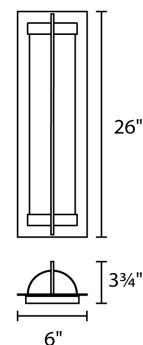

REPLACEMENT PARTS

RPL-GLA-45714 - Glass for WS-W45714

FINISHES

Black

LINE DRAWING

WS-W45714

Fixture Type: _____

Catalog Number: _____

REPLACEMENT PARTS

RPL-GLA-45720 - Glass for WS-W45720

FINISHES

Black

LINE DRAWING

WS-W45720

Fixture Type: _____

Catalog Number: _____

REPLACEMENT PARTS

RPL-GLA-45726 - Glass for WS-W45726

FINISHES

Black

LINE DRAWING

WS-W45726