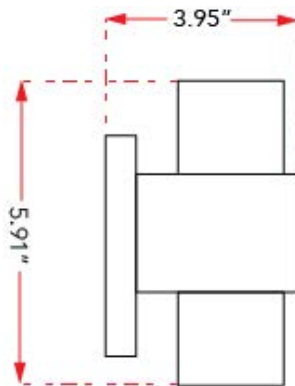

ABRA MODEL **50067ODW-SL**
 Family Name **Optics**

Wet Location Up-Down Light Wall Washer
 UPC 00810035191112

FIXTURE MATERIAL			
Frame Material	Finishes Available	Diffuser	
		Type	Finish
Steel	SL-Silica MB-Matte Black		Clear

DIMENSIONS IN INCHES								
Fixture			Diffuser		Back-Plate			
Width	Height	Ext	Diam	Height	Diam	Width	Depth	
4.72	5.91	3.95						

CERTIFICATION		
Location	Rating	Compliance
Wall	Damp	cETLus

LAMPING									
Lamp Type	Lamp qty	Wattage	Max Wattage	Base	Kelvin	CRI	Initial Lumen's	Delivered Lumen's	Voltage
LED	2	6w	12w	Solid State Module	3000	90	1020	714 estimated	120v