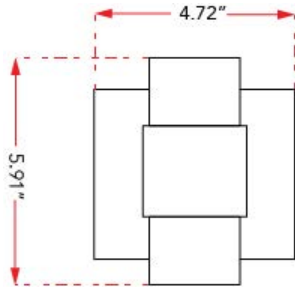

ABRA MODEL **50067ODW-SL**
 Family Name **Optics**

Wet Location Up-Down Light Wall Washer
 UPC 00810035191112

FIXTURE MATERIAL			
Frame Material	Finishes Available	Diffuser	
		Type	Finish
Steel	SL-Silica MB-Matte Black		Clear

DIMENSIONS IN INCHES								
Fixture			Diffuser		Back-Plate			
Width	Height	Ext	Diam	Height	Diam	Width	Depth	
4.72	5.91	3.95						

CERTIFICATION		
Location	Rating	Compliance
Wall	Damp	cETLus

LAMPING									
Lamp Type	Lamp qty	Wattage	Max Wattage	Base	Kelvin	CRI	Initial Lumen's	Delivered Lumen's	Voltage
LED	2	6w	12w	Solid State Module	3000	90	1020	714 estimated	120v