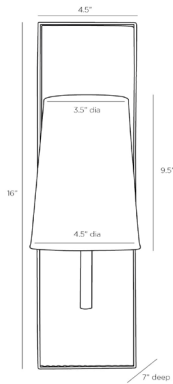

ARTERIOS

KAPRI SCONCE

42042-457
 H: 16 IN, W: 4.5 IN, D: 7 IN
 Black Chiseled Marble
 Contract Suitable As Is

With a nod to modernist design, the Kapri accents an antique brass iron foundation with black chiseled marble. An off-white linen shade softens the glow while revealing the deep textures of the lines etched in the marble. Marble will vary. Damp-rated, although limited covered outdoor areas may affect finish.

APPEARANCE

Material	Iron, Linen, Marble
Material Type	Chiseled
Finish	Antique Brass, Black, Off-White
Finish Will Vary	true
Top Coat/Sealant	false

DIMENSIONS

Center Of Mount From Btm	5.25 IN
Shade	Top: 3.50 IN, Dia: 4.50 IN, Side: 6.5 IN
Backplate	H: 16 IN, W: 4.5 IN, D: 1 IN
Mount	H: 4 IN, W: 4 IN

COMPLIANCY

UL/ETL	Yes
RoHS	false

SHIPPING

Product Weight	7 LBS
Gross Weight 1	8 LBS
Gross Weight 2	1.5 LBS
Shipping Box 1	H: 18.5 IN, L: 7 IN, W: 9 IN
Shipping Box 2	H: 8.5 IN, L: 6.5 IN, W: 6.5 IN

ADDITIONAL INFO