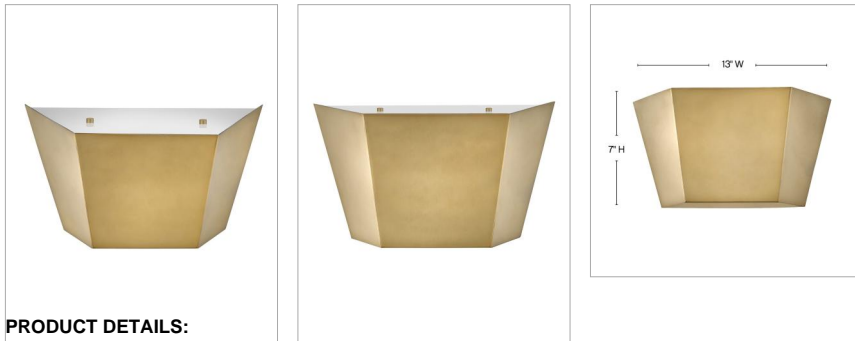

VIN

41693HB

TWO LIGHT SCONCE

Vin adds a dash of Art Deco influence and inspiration to its surroundings. This transitional sconce features a minimalist but impactful profile which casts light up the wall and can be hung either up or down.

DETAILS	
FINISH:	Heritage Brass
MATERIAL:	Steel
GLASS:	Etched
DIMMABLE:	YES - CL TYPE DIMMER (SSL7A)

DIMENSIONS	
WIDTH:	13"
HEIGHT:	7"
WEIGHT:	1.5lb
BACK PLATE:	8"W X 5.75"H
EXTENSION:	4"
TOP TO OUTLET:	3.25"

LIGHT SOURCE	
LIGHT SOURCE:	LED Lamp
LED NAME:	GU10LED-3K
WATTAGE:	2-6w GU10 LED *Included
VOLTAGE:	120v
COLOR TEMP:	3000
LUMENS:	1000
CRI:	80
INCANDESCENT EQUIVALENCY:	2 x 50w
DIMMABLE:	YES - CL TYPE DIMMER (SSL7A)

SHIPPING	
CARTON LENGTH:	15.5
CARTON WIDTH:	12
CARTON HEIGHT:	7.3
CARTON WEIGHT:	2.2

PRODUCT DETAILS:

- Fixture can be mounted either up or down
- Suitable for use in dry (indoor) locations as defined by NEC and CEC. Meets United States UL Underwriters Laboratories & CSA Canadian Standards Association Product Safety Standards
- Fixture is ADA compliant and adheres to the standards and guidelines listed by the Americans with Disabilities Act
- Meets California Energy Commission Title regulations/JA8 when using the included LED bulb
- LED Bulbs carry a 3-year limited warranty
- Merging the best of traditional and modern elements, with a sophisticated and streamlined silhouette perfect for any space
- Classic gleaming light brass finish

HINKLEY

HINKLEY
33000 Pin Oak Parkway
Avon Lake, OH 44012

PHONE: (440) 653-5500
Toll Free: 1 (800) 446-5539

hinkley.com