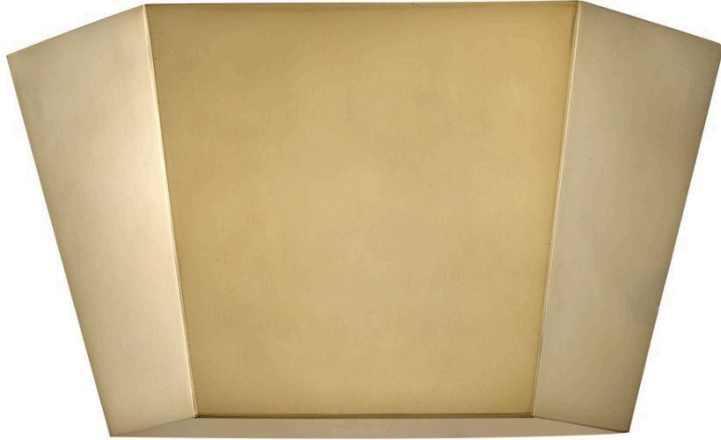

VIN

41693HB

TWO LIGHT SCONCE

Vin adds a dash of Art Deco influence and inspiration to its surroundings. This transitional sconce features a minimalist but impactful profile which casts light up the wall and can be hung either up or down.

DETAILS	
FINISH:	Heritage Brass
MATERIAL:	Steel
GLASS:	Etched
DIMMABLE:	YES - CL TYPE DIMMER (SSL7A)

DIMENSIONS	
WIDTH:	13"
HEIGHT:	7"
WEIGHT:	1.5lb
BACK PLATE:	8"W X 5.75"H
EXTENSION:	4"
TOP TO OUTLET:	3.25"

LIGHT SOURCE	
LIGHT SOURCE:	LED Lamp
LED NAME:	GU10LED-3K
WATTAGE:	2-6w GU10 LED *Included
VOLTAGE:	120v
COLOR TEMP:	3000
LUMENS:	1000
CRI:	80
INCANDESCENT EQUIVALENCY:	2 x 50w
DIMMABLE:	YES - CL TYPE DIMMER (SSL7A)

SHIPPING	
CARTON LENGTH:	15.5
CARTON WIDTH:	12
CARTON HEIGHT:	7.3
CARTON WEIGHT:	2.2

PRODUCT DETAILS:

- Fixture can be mounted either up or down
- Suitable for use in dry (indoor) locations as defined by NEC and CEC. Meets United States UL Underwriters Laboratories & CSA Canadian Standards Association Product Safety Standards
- Fixture is ADA compliant and adheres to the standards and guidelines listed by the Americans with Disabilities Act
- Meets California Energy Commission Title regulations/JA8 when using the included LED bulb
- LED Bulbs carry a 3-year limited warranty
- Merging the best of traditional and modern elements, with a sophisticated and streamlined silhouette perfect for any space
- Classic gleaming light brass finish

HINKLEY

HINKLEY
33000 Pin Oak Parkway
Avon Lake, OH 44012

PHONE: (440) 653-5500
Toll Free: 1 (800) 446-5539

hinkley.com