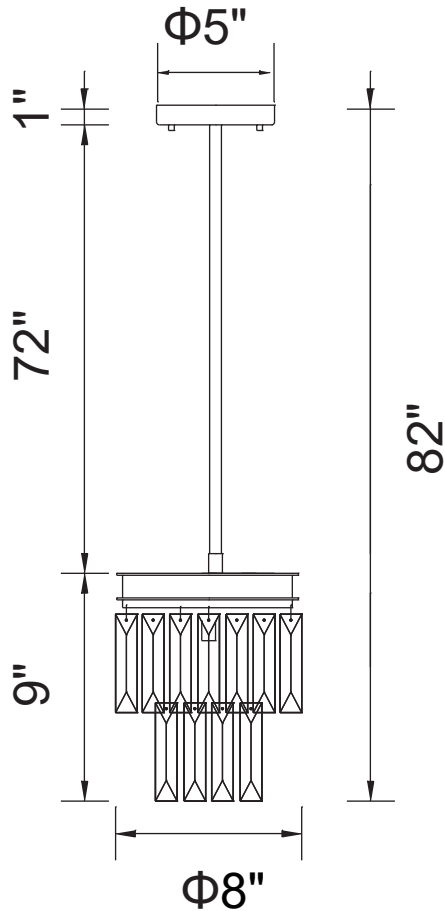

PROJECT: _____

FIXTURE TYPE: _____

LOCATION: _____

CONTACT/PHONE: _____

Item	9969P8-5-601
Collection	WEISS
Finish	Chrome
Glass	-----
Crystal	Clear
Input	120V AC,60HZ,AC

Shade	-----
Length/Dia.	8"
Width/Ext.	-----
Height	9"
Maximum	82"
Lumens	-----

Light Source	G9
Bulb Info.	5x40W
Included	-----
Dimmable	Yes
Color	-----
Weight	