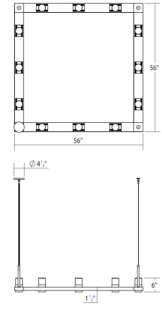

Project:

Intervals Linear Beam Pendant Spec Sheet

SKU: 20QKS04B Learn more at:
<https://sonnemanlight.com/intervals-linear-beam-pendant>

Description: Intervals is a uniquely integrated linear architectural lighting system of rhythmically aligned bidirectional illumination, with a range of available decorative and functional trims. Architecturally scaled, the suspended horizontal beams span long lengths within a space, supported from ceiling-mounted cables or stems, forming a dramatically powerful approach to illuminating architecturally expansive locations. SONNEMAN's new **INTERVALS Recessed Downlights** extend and support these Intervals Linear Beam Pendants. Together, they achieve a comprehensive and unified approach to dynamically lighting interior spaces.

Type #:

Dimensions

Height:	11.5"
Width:	56"
Length:	56"
Canopy/Backplate/Base:	4.5"
Hanging Details:	10' Adjustable Cable
Size:	4' x 4'

Electrical Specs

Bulb(s) Included?:	Yes
Bulb 1 Type:	Integral LED
Bulb Quantity:	12
Input Voltage:	120-277VAC
Wattage:	56
Initial Lumens:	17320
Color Temperature:	3000K
CRI:	90
Power Supply Type:	Driver
Power Supply Quantity:	8
Power Supply Location:	Fixture
Dimming Type:	TRIAC & ELV @120V / 0-10V

Installation

Installation:	Licensed electrician required
Sloped Ceiling Compatible?:	Compatible
Minimum Hanging Height:	14.25"
Maximum Hanging Height:	134.25"

Shade

Shade 1 Material:	Glass w/Etched Acrylic Cone
Shade 2 Material:	Aluminum

Available Finishes

Available Finishes: Satin Black w/Clear w/Cone Uplight Trim, Satin Black w/Etched Cylinder Uplight Trim, Satin White w/Clear w/Cone Uplight Trim, Satin White w/Etched Cylinder Uplight Trim

General Listings

Features:	Damp Rated
Certification:	C-ETL-US
Color/Finish:	Satin Black w/Clear w/Cone Uplight Trim
Dark Sky Friendly:	N