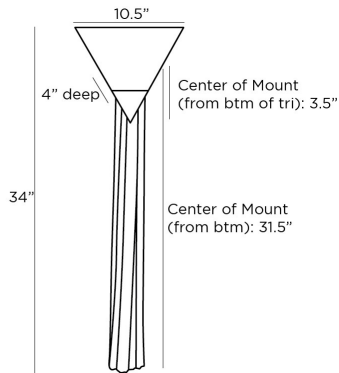

ARTERIOS

RIRI SCONCE

49539

H: 34 IN, W: 10.5 IN, D: 4 IN

White Alabaster

Contract Suitable As Is

With a maximalist sensibility, our geometric Riri sconce is designed to make a bold first impression. The angular beauty, in white alabaster with antique brass steel detailing, is embellished with a glistening gold and gray microfiber tassel. The luxe accent even comes with its own comb for keeping every strand in place. Finish will vary. Damp-rated, although limited covered outdoor areas may affect finish.

DIMENSIONS

| | |
|--------------------------|-------------------------------|
| Center Of Mount From Btm | 31.5 IN |
| Backplate | H: 4.5 IN, W: 4.5 IN, D: 1 IN |
| Mount | H: 4 IN, W: 4 IN |

WIRING

| | |
|---------------------|--------------------------|
| Rating | Damp |
| Certification Note | PENDING REVIEW |
| Suggested Bulb Type | LED ONLY |
| Cord | 0.5 FT, Black/White, SVT |
| Socket | 1, Type B - E12 |
| Maximum Watt | 8 |
| Voltage | 110-120 V |

SHIPPING

| | |
|----------------|-------------------------------------|
| Product Weight | 4.5 LBS |
| Gross Weight 1 | 8.5 LBS |
| Gross Weight 2 | 0 LBS |
| Shipping Box 1 | H: 12.4 IN, L: 6.69 IN, W: 14.37 IN |
| Shipping Box 2 | H: 0 IN, L: 0 IN, W: 0 IN |