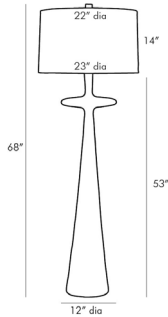

ARTERIOS

PUTNEY FLOOR LAMP

74723-860

H: 68 IN, Dia: 23.00 IN

Antiqued Aluminum

Contract Suitable As Is

Inspired by our Putney Lamp we created a large-scale version. From each direction its silhouette reveals three stacked rounded forms—a cylinder a disk and an elongated tapered cone base—showcasing angular composition and balance. It has a mid-century feel but the antiqued aluminum finish offers a new take on the style. Its bold form commands attention making this a great fit for a modern living area. Topped with an off-white linen shade with off-white cotton lining.

APPEARANCE

Material	Aluminum, Cotton, Linen
Finish	Antiqued Aluminum, Off-White
Finish Will Vary	true
Top Coat/Sealant	false
Finial Description	Decorative metal to match
Finial Dimension	2" x 1.5"

DIMENSIONS

Shade	Top: 22.00 IN, Dia: 23.00 IN, Side: 14 IN
Body	H: 53 IN, Dia: 12.00 IN
Neck	H: 1 IN, Dia: 1.00 IN
Foot Print	Dia: 10.00 IN
Harp	11.5 Nickel IN

WIRING

Rating	Indoor Only
Tilt Test	8 Degrees - UL
Cord	12 FT, Clear/Silver, Exits Neck, SPT-2
Socket	1, Nickel, Type A- E26, 3-Way
Switch	3-Way Rotary, At Socket
Maximum Watt	150
Voltage	110-120 V

CERTIFICATIONS

Certifications	Mexico European Union, United Arab Emirates, United States, Canada
----------------	---

COMPLIANCY

UL/ETL	Yes
CB	Yes
RoHS	true

SHIPPING

Product Weight	21.5 LBS
Gross Weight 1	21.5 LBS
Gross Weight 2	3 LBS
Shipping Box 1	H: 63 IN, L: 18 IN, W: 18 IN
Shipping Box 2	H: 18 IN, L: 27 IN, W: 27 IN