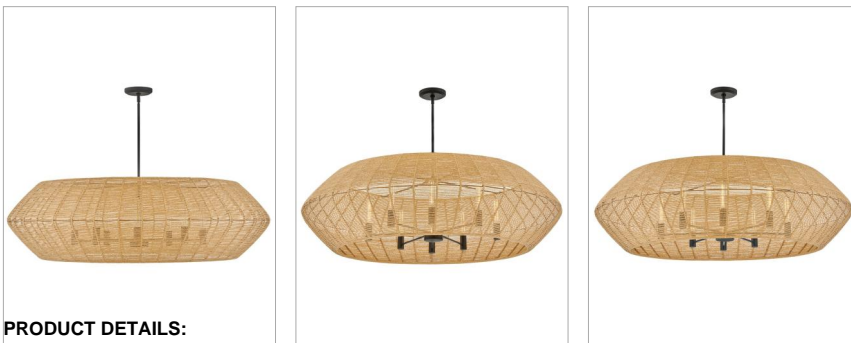

lisa mcDennon
COLLECTION

LUCA

40386BLK-CML

EXTRA LARGE DRUM CHANDELIER

Luca's coastal vibe is permeated with an exotic appeal. The bold pendant showcases a robust, woven drum shade, and a fully finished cluster for plenty of functional light offered in a variety of finish options. Luca is part of the Lisa McDennon Collection.

DETAILS	
FINISH:	Black
MATERIAL:	Steel
SHADE:	Camel
SLOPE DEGREE:	90
DIMMABLE:	YES, WITH DIMMABLE LAMP (NOT INCLUDED)

DIMENSIONS	
WIDTH:	60"
HEIGHT:	17.5"
WEIGHT:	30.6lb

LIGHT SOURCE	
LIGHT SOURCE:	Socketed
WATTAGE:	8-14w Med. LED, 100w Equiv.
VOLTAGE:	120v

MOUNTING	
CANOPY:	6.5" Dia.
LEAD WIRE:	1 X 120"
MAX HEIGHT:	51

SHIPPING	
CARTON LENGTH:	63
CARTON WIDTH:	19.8
CARTON HEIGHT:	63
CARTON WEIGHT:	69.3

PRODUCT DETAILS:

- This item may be hung on a sloped ceiling
- This fixture includes multiple down stems in various lengths to customize the installation height of the fixture, including one 6" stem and two 12" stems
- Suitable for use in dry (indoor) locations as defined by NEC and CEC. Meets United States UL Underwriters Laboratories & CSA Canadian Standards Association Product Safety Standards.
- The Lisa McDennon Collection offers a striking mix of edgy, sculptural silhouettes that incorporate modern, organic elements and luxe materials, brought to life by her innovative and original point of view.
- Bold silhouette with dramatic details creates a modern statement