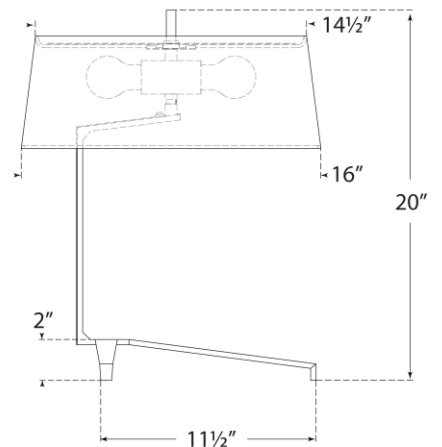

TEAR SHEET

Francesco Accent Lamp

Item # TOB 3770AI-L

Designer: Thomas O'Brien

Height: 20"

Width: 11.5"

Extension: 16"

Base: 8.5" x 11.5" Tri-Leg

Finishes: AI

Shade Treatments: L

Shade Details: 10/14.5" x 11.5/16" x 6" Oval

Socket: 2 - E26 Keyless w/ Line Switch

Wattage: 2 - 6.5 LED A19

Weight: 12 Pounds

Front View

Side View