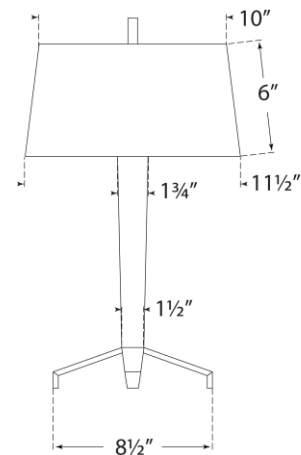

TEAR SHEET

Francesco Accent Lamp

Item # TOB 3770AI-L

Designer: Thomas O'Brien

Height: 20"

Width: 11.5"

Extension: 16"

Base: 8.5" x 11.5" Tri-Leg

Finishes: AI

Shade Treatments: L

Shade Details: 10/14.5" x 11.5/16" x 6" Oval

Socket: 2 - E26 Keyless w/ Line Switch

Wattage: 2 - 6.5 LED A19

Weight: 12 Pounds

Front View

Side View