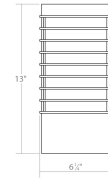

Project:

Tawa LED Sconce Spec Sheet

SKU: 7412.72-WL Learn more at:
<https://sonnemanlight.com/tawa-led-sconce>

Description: A rectilinear column crisply delineates its white acrylic diffuser with rectangular ribs along its length. This rhythmically aligned composition has a solid, straightforward presence that echoes the idiom of modern architecture.

Type #:

Dimensions

Height:	13"
Width:	6.25"
Extends:	3.25"
Minimum Extension:	3.25"
Maximum Extension:	3.25"
Size:	13" Standard
Canopy/Backplate/Base Width:	6
Canopy/Backplate/Base Height:	12

Electrical Specs