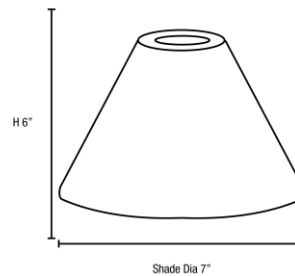

IES FILE

In addition to Access Lighting's purchase and warranty terms and conditions, by signing below or placing an order, you agree that you are authorized to bind the entity placing any order and acknowledge the following: All of sizes and measurements are approximate and all images are for illustrative purposes only. In the event of an inconsistency, the "Product Measurements" section controls. There also may be slight differences in the colors and designs compared to the displayed and printed images.

Signature: _____

Print Name _____ Date: _____

Toll Free 800-828-5483 www.AccessLighting.com

14410 Myford Road, Irvine, CA 92606

The information is subject to change without notice. 9/23/2022 23104-WHT.pdf