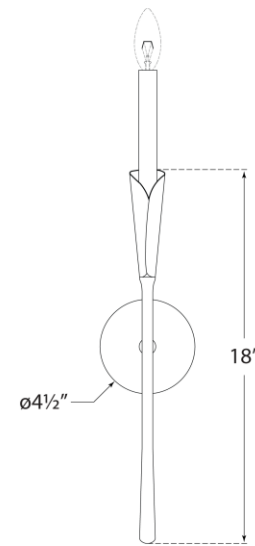

TEAR SHEET

Aiden Tail Sconce

Item # CHD 2505PN

Designer: Chapman & Myers

Height: 22.75"

Width: 4.5"

Extension: 3.5"

Backplate: 4.5" Round

Finishes: Al, Gl, PN

Socket: E12 Candelabra

Wattage: 60 C11

Weight: 2 Pounds

Front View

Side View