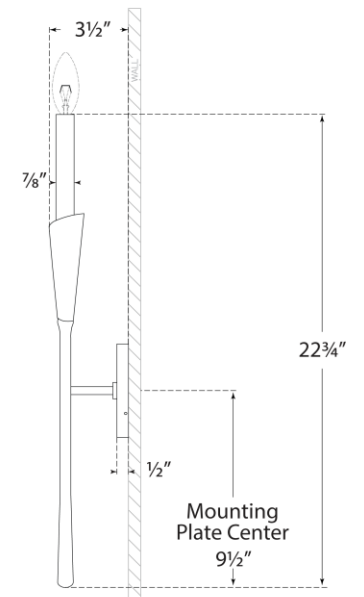

TEAR SHEET

Aiden Tail Sconce

Item # CHD 2505PN

Designer: Chapman & Myers

Height: 22.75"

Width: 4.5"

Extension: 3.5"

Backplate: 4.5" Round

Finishes: Al, Gl, PN

Socket: E12 Candelabra

Wattage: 60 C11

Weight: 2 Pounds

Front View

Side View