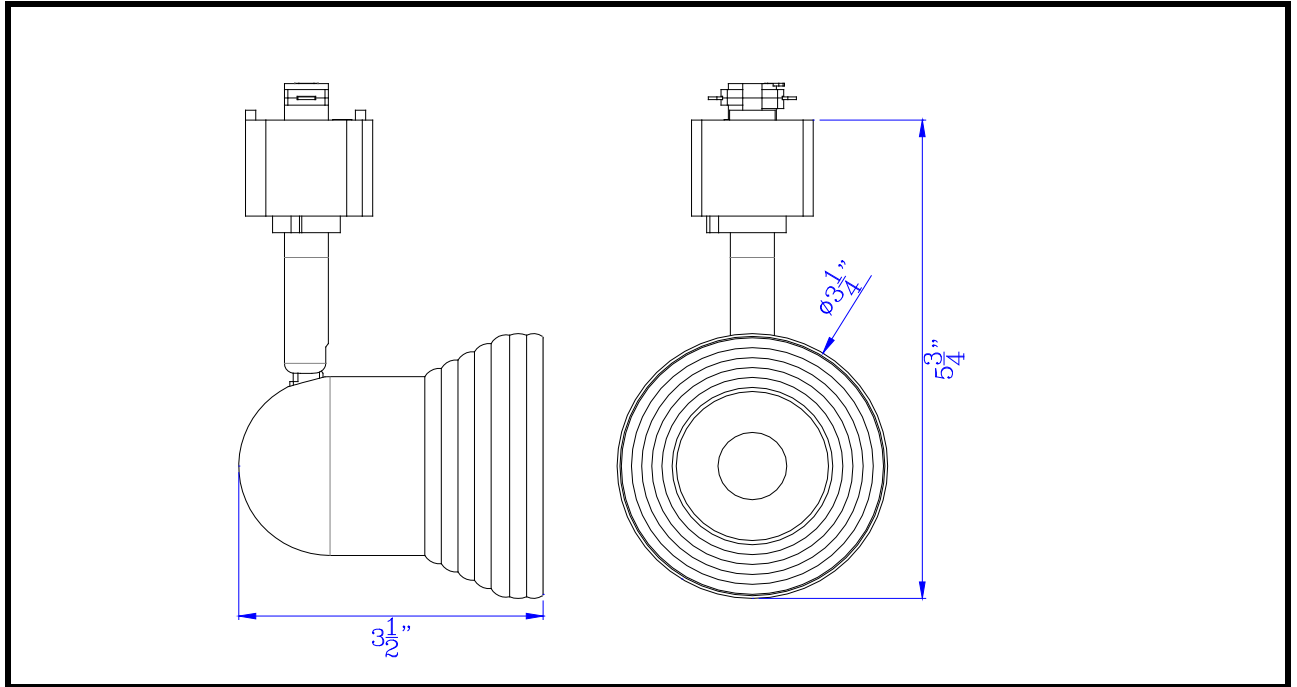

Project: _____

Catalog No.: _____

Lamp/Wattage: _____

Model No. : HT-815-WH

Description: 12W dimmable integrated LED track fixture, 720 lumen, 90 CRI

Material: Aluminum casted

Finish : White

Rotation : 355 degree

Capability : +90 degree from horizontal

Voltage : 120V

Wattage : 12W

Dimming: Dimmable, DVCL-153P/SCL-153P/AYCL-153P/CTCL-153P/DVCL-253P/
GT-150/GTJ-250M (ALL ARE LUTRON BRAND)

Color Temp: 3000K

Lumen : 720