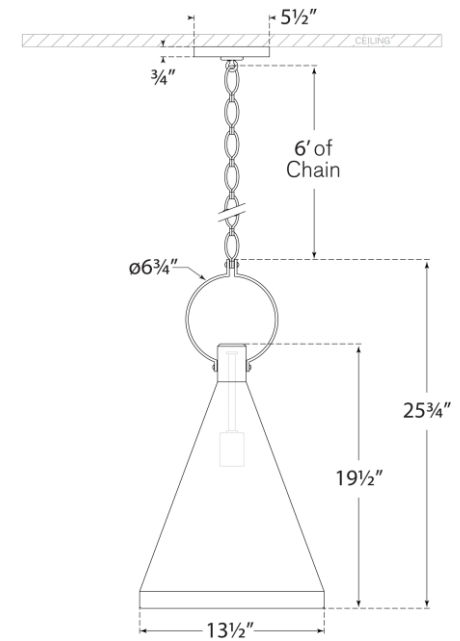

## Limoges Medium Tall Pendant

Item # SK 5361NR-AI

Designer: Suzanne Kasler

Height: 25.75"

Width: 13.5"

Canopy: 5.5" Round

Finishes: NR

Shade Treatments: AI, PW

Socket: E26 Keyless

Wattage: 60 A19

Weight: 6 Pounds

Front View