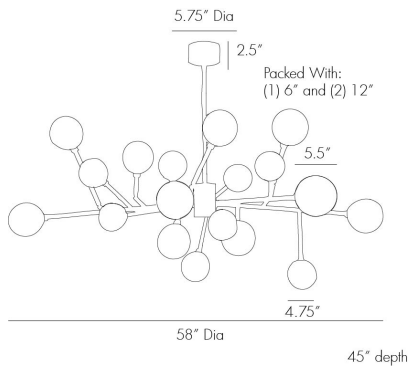

ARTERIOS

DALLAS MEDIUM CHANDELIER

89966
H: 8.5 IN, W: 58 IN, D: 45 IN
Vintage Brass, Clear Seedy Glass
Contract Suitable As Is

The Dallas Chandelier (89981), one of our most popular designs, is now available in a vintage brass finish. This 18-light mid-century inspired design features seedy glass spheres and 12 out of 18 arms are adjustable, making this the perfect DIY project for your more discerning clients. Shown with small clear tubular bulbs. Additional pipe available PIPE-110. Damp-rated, although limited covered outdoor conditions may affect finish.

APPEARANCE

Material	Brass, Glass
Material Type	Seedy
Finish	Clear, Vintage Brass
Top Coat/Sealant	true
Link	Welded

DIMENSIONS

Globe 1	H: 5.5 IN, Dia: 5.50 IN
Globe 2	H: 4.75 IN, Dia: 4.75 IN
Minimum Hanging Height	8.5 IN
Maximum Hanging Height	43 IN
Canopy	H: 2.5 IN, Dia: 5.00 IN

WIRING

Rating	Damp
Suggested Bulb Type	T6
Cord	10 FT, Black, SVT
Socket	18, Type B--E12 Other
Photographed Bulb	Small Clear Tubular Bulb
Maximum Watt	40
Voltage	110-120 V

CERTIFICATIONS

Certifications	Mexico European Union, United Arab Emirates, United States, Canada
----------------	---

COMPLIANCY

UL/ETL	Yes
CB	Yes
RoHS	true

SHIPPING

Shipping Requirements	TruckShip
Product Weight	23.5 LBS
Gross Weight 1	37 LBS
Shipping Box 1	H: 10 IN, L: 45 IN, W: 45 IN

ADDITIONAL INFO

Features	Assembly Required
Additional Notes	<p>Large Globe - 40W, Small Globe - 25W</p>
Disclaimers	Bulb cannot exceed 3" in length due to globe size.