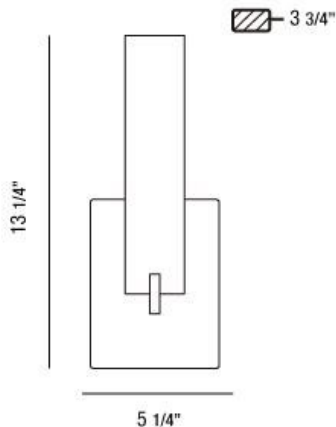

ZUMA, WALL MOUNT

PRODUCT DETAILS

No.	:	23271-029
Product Color	:	BRUSHED NICKEL
Product Material	:	METAL
Shade / Accent Colour	:	FROSTED
Shade / Accent Material	:	GLASS
Width	:	5.25"
Height	:	13.25"
Ext	:	3.75"
Weight	:	2lbs

LIGHT SOURCE DETAILS

Number of Bulbs	:	2
Light Source	:	Halogen
Light Source Type	:	G9
Input Voltage	:	120V
Bulb Voltage	:	120V
Socket Type	:	G9
Wattage	:	40W
Total Wattage	:	80W
Bulb Included	:	Yes
Dimmable	:	Yes

Options Available

ITEM NO.	FINISH	SHADE
23271-012	CHROME	FROSTED
23271-029	BRUSHED NICKEL	FROSTED
	OIL RUBBED	OPAL WHITE
23271-036	BRONZE	GLASS

TECHNICAL DETAILS

Canopy / Backplate Length	:	6.125"
Canopy / Backplate Height	:	0.813"
Canopy / Backplate Width	:	4.5"
Adjustable Lamp Head	:	No
Mounting	:	Up
Approval	:	