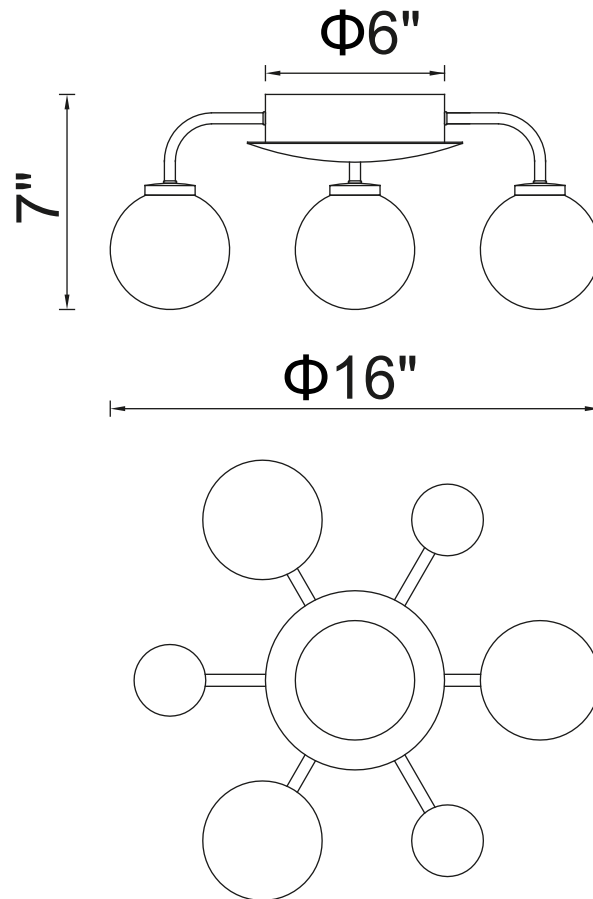

PROJECT: _____

FIXTURE TYPE: _____

LOCATION: _____

CONTACT/PHONE: _____

Item	1125C16-4-268
Collection	ELEMENT
Finish	Sungold
Glass	Frosted
Crystal	-----
Input	120V AC,60HZ,AC

Shade	-----
Length/Dia.	16"
Width/Ext.	-----
Height	7"
Maximum	-----
Lumens	-----

Light Source	G9
Bulb Info.	4×MAX7W
Included	-----
Dimmable	Yes
Color	-----
Weight	