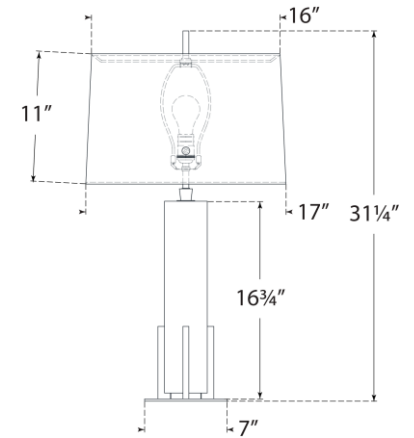

## Gironde Large Table Lamp

Item # TOB 3920ALB/HAB-L

Designer: Thomas O'Brien

Height: 31.25"

Width: 17"

Base: 7" Square

Finishes: ALB/BZ, ALB/HAB, CG/BZ, CG/HAB

Shade Treatments: L

Shade Details: 10/16" x 11/17" x 11" Rectangle

Socket: E26 Dimmer

Wattage: 15 LED A19

Weight: 22 Pounds

Note: UL Only | Alabaster is a Natural Stone | Variations in Color and Texture are Expected

Side View

Front View

Top View