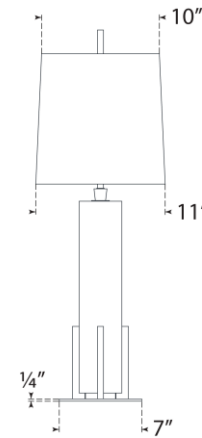

## Gironde Large Table Lamp

Item # TOB 3920ALB/HAB-L

Designer: Thomas O'Brien

Height: 31.25"

Width: 17"

Base: 7" Square

Finishes: ALB/BZ, ALB/HAB, CG/BZ, CG/HAB

Shade Treatments: L

Shade Details: 10/16" x 11/17" x 11" Rectangle

Socket: E26 Dimmer

Wattage: 15 LED A19

Weight: 22 Pounds

Note: UL Only | Alabaster is a Natural Stone | Variations in Color and Texture are Expected

Side View

Front View

Top View