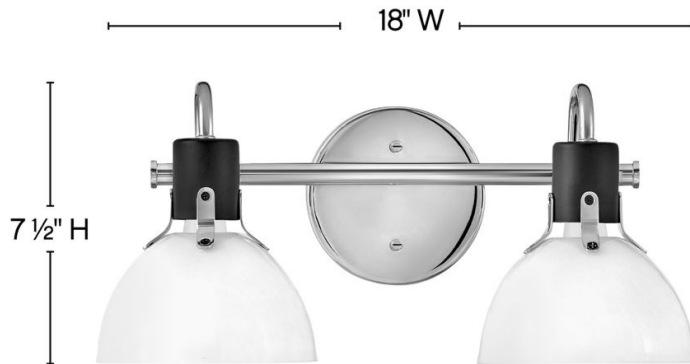

ARGO

5112CM

SMALL TWO LIGHT VANITY

Argo exudes class and style with a vintage industrial flair and a sleek silhouette. This transitional design features suspended cased opal glass and is available in two finish combinations, Chrome with Black and Heritage Brass with Black.

DETAILS	
FINISH:	Chrome
MATERIAL:	Steel
GLASS:	Cased Opal
DIMMABLE:	YES, WITH DIMMABLE LAMP (NOT INCLUDED)

DIMENSIONS	
WIDTH:	18"
HEIGHT:	7.5"
WEIGHT:	3lb
BACK PLATE:	5" Dia.
EXTENSION:	8.3"
TOP TO OUTLET:	3.25"

LIGHT SOURCE	
LIGHT SOURCE:	Socketed
WATTAGE:	2-12w Med. LED, 100w Equiv.
VOLTAGE:	120v

SHIPPING	
CARTON LENGTH:	20.5
CARTON WIDTH:	8.3
CARTON HEIGHT:	8.5
CARTON WEIGHT:	4.2

PRODUCT DETAILS:

- Fixture can be mounted either up or down
- Suitable for use in damp locations as defined by NEC and CEC. Meets United States UL Underwriters Laboratories & CSA Canadian Standards Association Product Safety Standards.
- Bold silhouette with dramatic details creates a modern statement
- Sparkling chrome with reflective finish