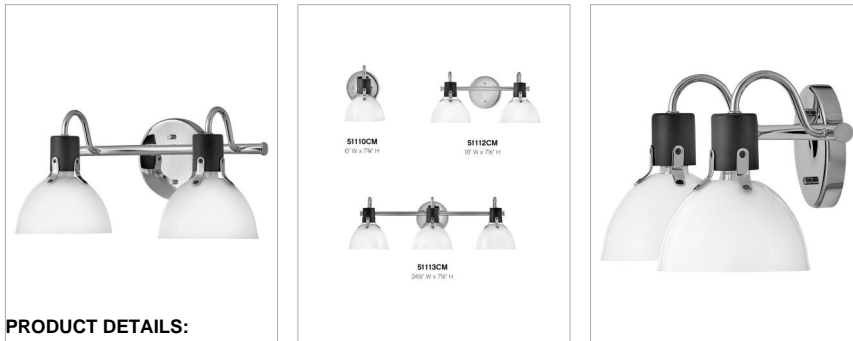

ARGO

5112CM

SMALL TWO LIGHT VANITY

Argo exudes class and style with a vintage industrial flair and a sleek silhouette. This transitional design features suspended cased opal glass and is available in two finish combinations, Chrome with Black and Heritage Brass with Black.

DETAILS	
FINISH:	Chrome
MATERIAL:	Steel
GLASS:	Cased Opal
DIMMABLE:	YES, WITH DIMMABLE LAMP (NOT INCLUDED)

DIMENSIONS	
WIDTH:	18"
HEIGHT:	7.5"
WEIGHT:	3lb
BACK PLATE:	5" Dia.
EXTENSION:	8.3"
TOP TO OUTLET:	3.25"

LIGHT SOURCE	
LIGHT SOURCE:	Socketed
WATTAGE:	2-12w Med. LED, 100w Equiv.
VOLTAGE:	120v

SHIPPING	
CARTON LENGTH:	20.5
CARTON WIDTH:	8.3
CARTON HEIGHT:	8.5
CARTON WEIGHT:	4.2

PRODUCT DETAILS:

- Fixture can be mounted either up or down
- Suitable for use in damp locations as defined by NEC and CEC. Meets United States UL Underwriters Laboratories & CSA Canadian Standards Association Product Safety Standards.
- Bold silhouette with dramatic details creates a modern statement
- Sparkling chrome with reflective finish