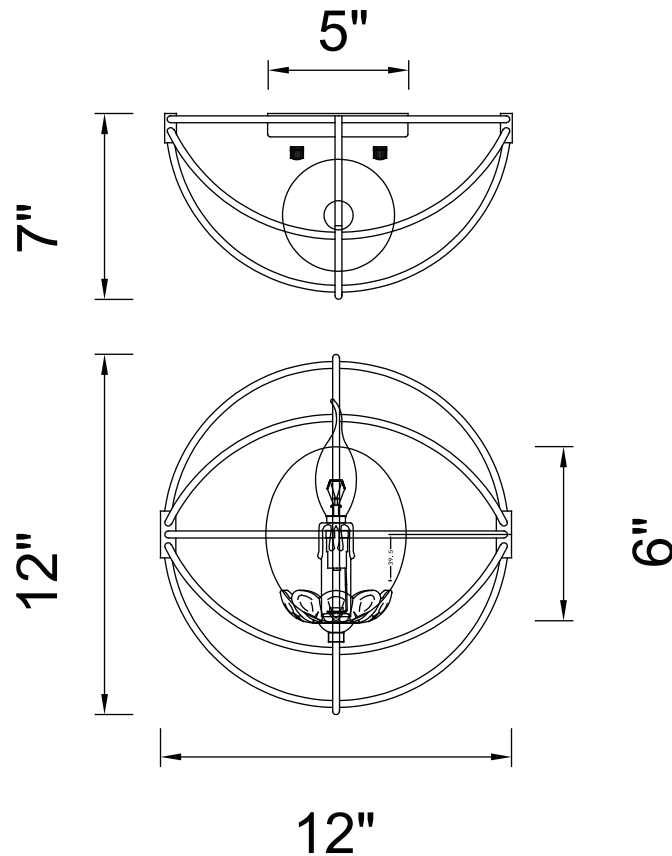

PROJECT: _____

FIXTURE TYPE: _____

LOCATION: _____

CONTACT/PHONE: _____

Item	5465W12DB-1
Collection	CAMPECHIA
Finish	Brown
Glass	-----
Crystal	Clear
Input	120V AC,60HZ,AC

Shade	-----
Length/Dia.	12"
Width/Ext.	7"
Height	12"
Maximum	-----
Lumens	-----

Light Source	E12
Bulb Info.	12x60W
Included	-----
Dimmable	Yes
Color	-----
Weight	