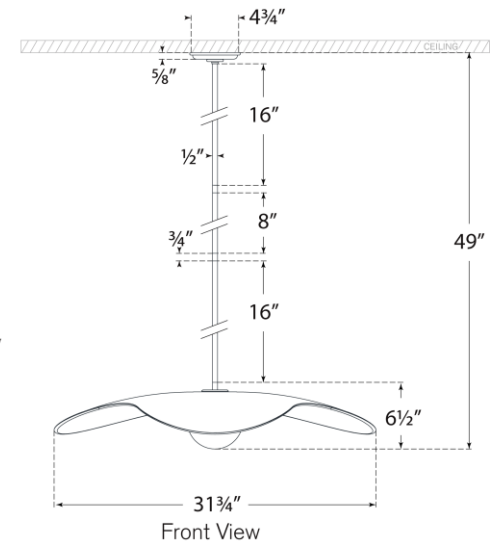

TEAR SHEET

Mahalo 35" Tri Pendant

Item # WS 5048HAB-WHT

Designer: Windsor Smith

O/A Height: 49"

Fixture Height: 6.5"

Min. Custom Height: 15.5"

Width: 31.75"

Canopy: 4.75" Round

Finishes: BZ, HAB, PN

Glass Options: WG

Lightsource: Dedicated LED

Wattage: 6w (700lm)

Note: UL Only | Custom Height Available

22.5° Max

Bottom View

Front View