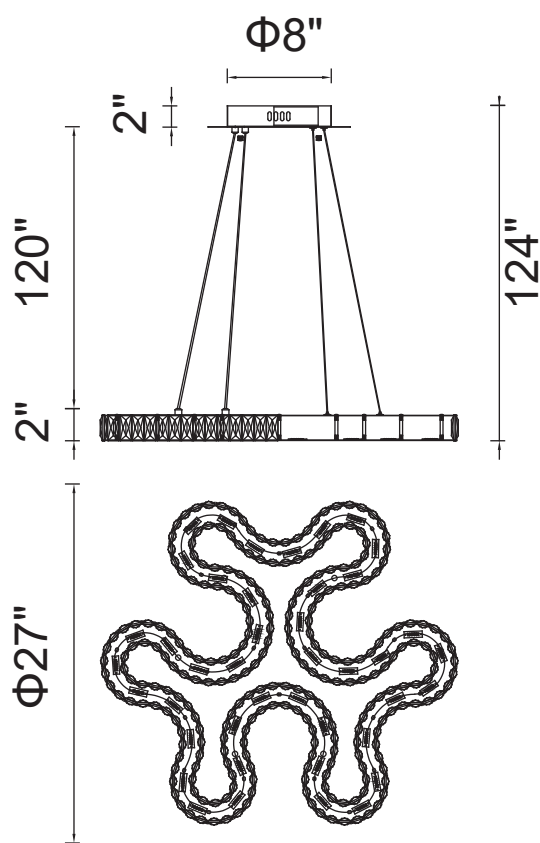

PROJECT: \_\_\_\_\_  
 FIXTURE TYPE: \_\_\_\_\_  
 LOCATION: \_\_\_\_\_  
 CONTACT/PHONE: \_\_\_\_\_

Item	5616P27ST-R
Collection	INFINITE
Finish	Stainless Steel
Glass	-----
Crystal	Clear
Input	120V AC,60HZ,AC

Shade	-----
Length/Dia.	27"
Width/Ext.	-----
Height	2"
Maximum	124"
Lumens	1800

Light Source	LED
Bulb Info.	42W
Included	-----
Dimmable	Yes
Color	4000K
Weight	