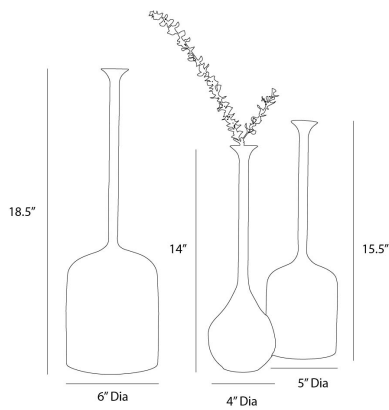

ARTERIOURS

HARRIS VESSELS, SET OF 3

2945

One Each, Polished Brass,
Contract Suitable As Is

A trio of captivating flutes or bells, the Harris Vessels are a visual tour of transformed brass. Each piece of the arresting triumvirate is a different finish of brass; polished, bronze and vintage. finish will vary.

APPEARANCE

Material	Brass
Finish	Bronze, Polished Brass, Vintage Brass
Finish Will Vary	true
Top Coat/Sealant	true

DIMENSIONS

Foot Print Large	Dia: 5.50 IN
Foot Print Medium	Dia: 4.50 IN
Foot Print Small	Dia: 2.00 IN
Opening	Dia: 0.50

SHIPPING

Product Weight	5 LBS
Gross Weight 1	23 LBS
Shipping Box 1	H: 25 IN, L: 22 IN, W: 10 IN

ADDITIONAL INFO

Features	Water Tight
----------	-------------

CONTRACT

Contract Suitable	true
-------------------	------