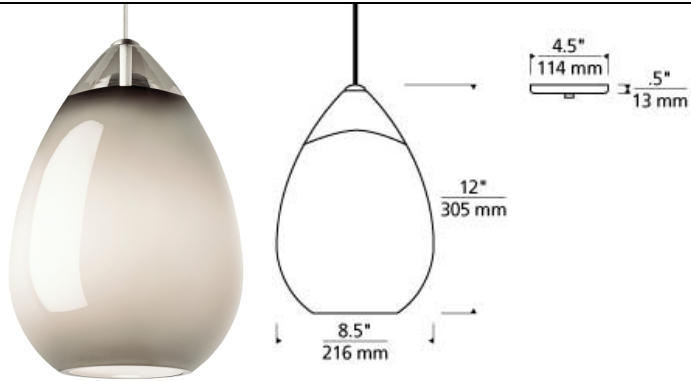

LINE - VOLTAGE PENDANTS / SUSPENSION

Alina Grande Pendant LED T20

DESCRIPTION

The clean tear dropped shape of the Alina Pendant from Tech Lighting is masterfully hand-blown in Poland to feature a beautiful draw at its crown. Skilled Polish artisans labor to mold the Alina into its signature smooth teardrop silhouette. Light is artfully diffused inside of the warm colored glass. At 7" in height, this modestly scaled pendant is the ideal size for kitchen island lighting, bath lighting flanking a vanity or installed as a modern interpretation of a chandelier in a foyer or dining room. Three contemporary glass colors include Smoke, steel Blue and White. The Alina pendant may be used in conjunction with the Monorail system to add a larger range of design concepts customization's. Rated for (1) 75 watt max, E26 medium based lamp (Lamp Not Included). LED includes 9.5 watt, 800 delivered lumens, 2700K medium base LED A19 lamp/ Dimmable with LED compatible dimmer. Fixture provided with six feet of field-cuttable cable. LED version dimmable with an LED compatible dimmer.

INSTALLATION

This product can mount to either a 4" square electrical box with round plaster ring or an octagon electrical box.

OTHER

TD includes 4.5" Round Canopy.

ACCESSORIES & OPTICAL CONTROLS

Line-voltage Swag Hook

WEIGHT

7.5-8lb / 3.4-3.63kg ±

smoke

white

steel blue

ORDERING INFORMATION

700 SYSTEM	ALIGP	COLOR	FINISH	LAMP
TD	LINE-VOLTAGE PENDANTS/SUSPENSION	K SMOKE U STEEL BLUE W WHITE	Z ANTIQUE BRONZE B BLACK S SATIN NICKEL W WHITE	NO LAMP -LED927 A19 LED 90 CRI 2700K 120V (T20/T24)