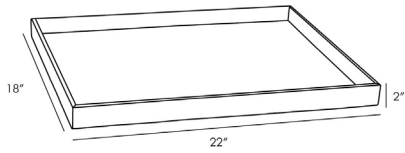

ARTERIOS

CASPIAN TRAY

4716
H: 2 IN, W: 22 IN, D: 18 IN
White Cowhide
Contract Suitable As Is

Elevate any surface with this white hide tray. Rustic yet refined each tray features black leather edging that traces its frame offering a high contrast look. The versatile scale allows this piece to double as a platform for showcasing collectibles. Hide may vary.

APPEARANCE

Material	Cowhide, Leather
Finish	Black, White
Finish Will Vary	true
Top Coat/Sealant	false

DIMENSIONS

Foot Print	W: 22 IN, D: 18 IN
------------	--------------------

SHIPPING

Product Weight	4 LBS
Gross Weight 1	5 LBS
Shipping Box 1	H: 3 IN, L: 23 IN, W: 19 IN