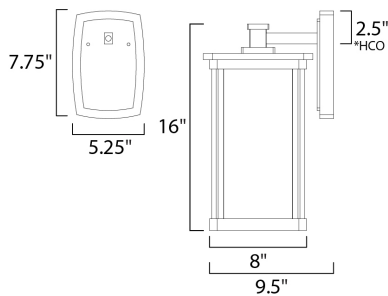

*height from center of outlet to the top of the fixture

MEASUREMENTS

DIMENSION : 8" W x 16" H x 9.5" Ext
 BACK PLATE : 5.25" W x 7.75" H x 2.5" HCO
 HANGING WEIGHT : 5.72 lb

LAMPING

INPUT VOLTAGE : 120V
 LUMENS : 1,100 Rated
 BULB : 1 x 12W LED E26 Medium , 12W Total
 BULB INCLUDED : (Included)
 DIMMABLE : Triac CL
 CRI : 90+ CRI
 COLOR_TEMP : 3000K