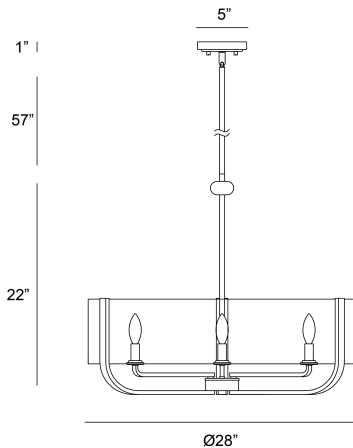

### PRODUCT DETAILS

No.	:	38155-017
Product Color	:	BRASS
Product Material	:	METAL
Shade / Accent Colour	:	CLEAR GLASS
Shade / Accent Material	:	GLASS
Diameter	:	28"
Height	:	22.5"
Overall Height	:	80"
Weight	:	13.6lbs

### LIGHT SOURCE DETAILS

Number of Bulbs	:	6
Light Source Type	:	B10
Input Voltage	:	120V
Bulb Voltage	:	120V
Socket Type	:	E12
Wattage	:	60W
Total Wattage	:	360W
Bulb Included	:	No
Dimmable	:	No

### TECHNICAL DETAILS

Hanging Support Type	:	ROD
Hanging Support Length	:	57"
Rods Included	:	3"+6"+12"+18"+18"
Canopy / Backplate Height	:	1"
Canopy / Backplate Dia.	:	5"
Location	:	DRY
Approval	:	