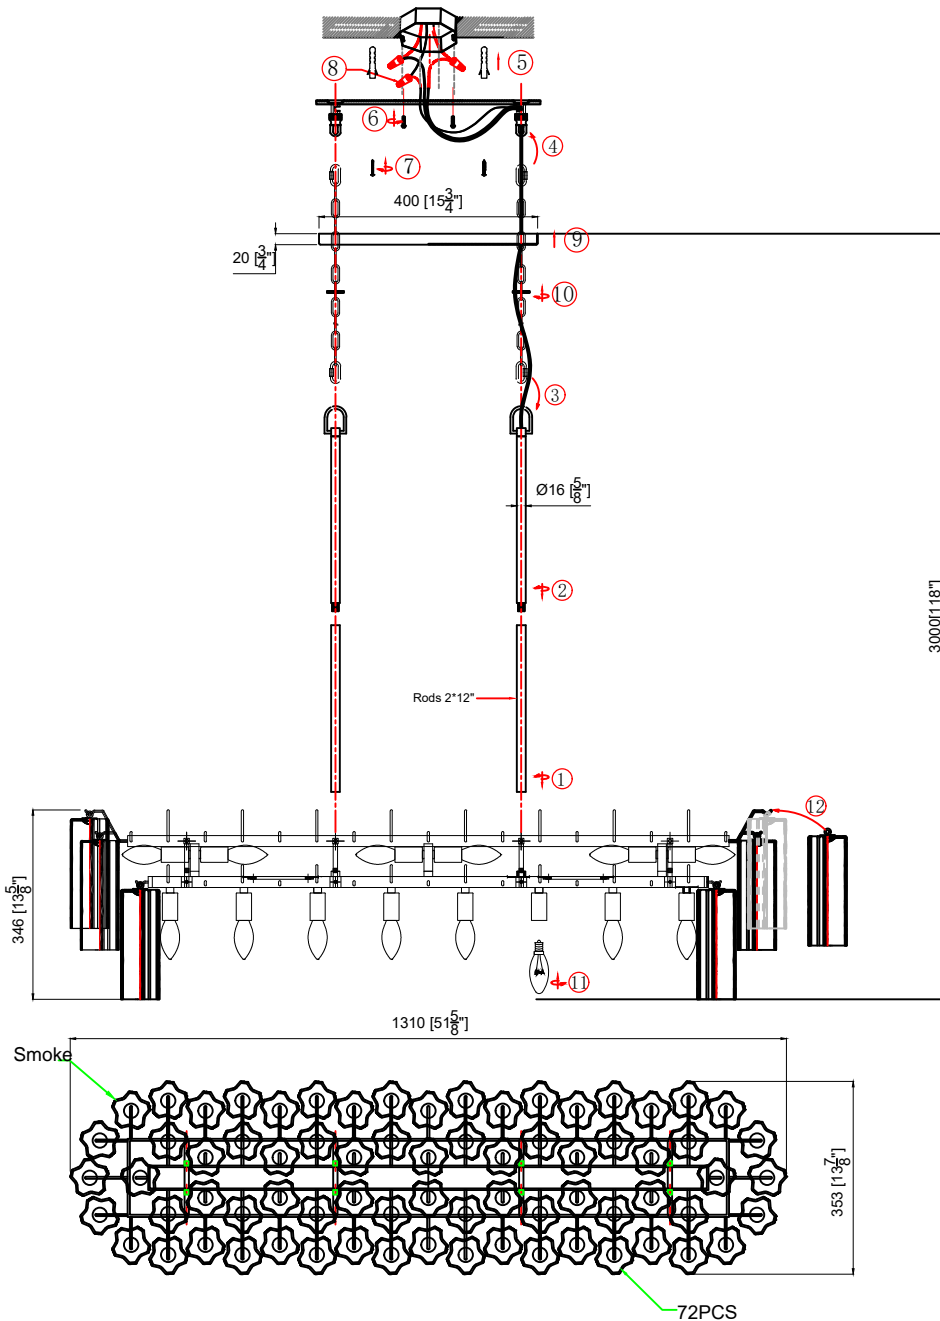

CRYSTORAMA

LIGHTING THE WAY FOR SIXTY YEARS

Crystorama.com

ASSEMBLY INSTRUCTION MODEL ADD-317-CH-SM

All electrical components must be installed by a licensed electrician in accordance with the National Electric Code and the appropriate local electrical codes.

You will need 14 Candelabra Base Bulb
40 Watts Recommended 60 Watts Max.
USE LED BULBS FOR EXTENDED USE
(This fixture is Dry rated)

Dress the glass from inner ring
Make sure the grooves of the glass are facing inward

How to Install

1. Decide the preferred hanging height and choose the correct length of rods and chain needed.
2. Feed the wires through the rods and screw the rods onto the top of the fixture. Attach the quick link on one end of the chain to the top of the rod. Repeat for the other rod using another chain.
3. Place the mounting plate over the outlet box and mark the points on the ceiling at the same distance as between the holes on the mounting plate.
4. Drill the holes at the marked points and insert the plastic anchors into it.
5. Attach the mounting plate onto the outlet box and secure with the anchor screws.
6. Feed the wires through the collar loop and hickey on the mounting plate, assemble the collar loop into the hickey. Raise the fixture up to the ceiling and do the wire connections. Put the canopy up against the ceiling and lock by tightening the screw collar loop ring.
7. Install the bulb into the socket.
8. Dress the glass as illustrated.

CRYSTORAMA

LIGHTING THE WAY FOR SIXTY YEARS

Crystorama.com

PART NUMBER MODEL **ADD-317-CH-SM**

Part Number

Part Numbers

- A. (1)-Canopy L14.5"*W5"*H1
(XBN317CHCAN14.5IN)
- B. (2)-Collar Loop
- C. (2)-Chain D5mm*72"
(XBN317CHCHA5MM)
- D. (2)-Loop
- E. (4)-12"Rods
(XBN317CHROD12IN)
- F. (1)-Frame
- G. (72)-Smoke glass,D2 3/4xH7 3/4"
(XBN300CHSMGLA7.75IN)