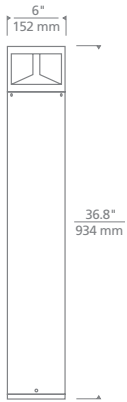

Arkay One Bollard

PHOTOMETRICS*

*For latest photometrics, please visit www.techlighting.com/OUTDOOR

ARKAY ONE BOLLARD

Total Lumen Output: 900.8
Total Power: 16.09
Luminaire Efficacy: 56
Color Temp: 3111K
CRI: 82.2
BUG Rating: B0-U2-G0