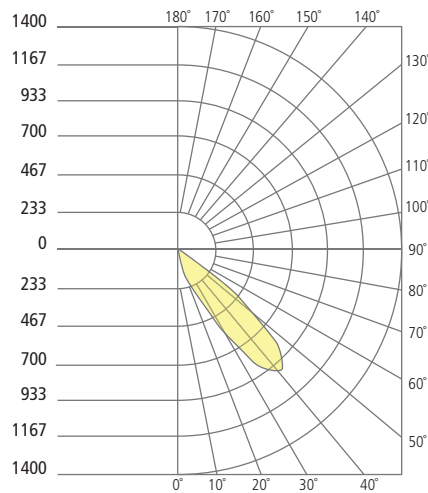

ORDERING INFORMATION

SERIES	CRI/CCT	LENGTH	FINISH	VOLTAGE	OPTIONS
7000BARK1	830	80 CRI, 3000K	36 36"	UNV 120V-277V	NONE
	840	80 CRI, 4000K	B BLACK Z BRONZE		LF IN-LINE FUSE PC BUTTON PHOTOCONTROL EM EMERGENCY BACK-UP GC GFCI

Arkay One Bollard

PHOTOMETRICS*

*For latest photometrics, please visit www.techlighting.com/OUTDOOR

ARKAY ONE BOLLARD

Total Lumen Output: 900.8
 Total Power: 16.09
 Luminaire Efficacy: 56
 Color Temp: 3111K
 CRI: 82.2
 BUG Rating: B0-U2-G0