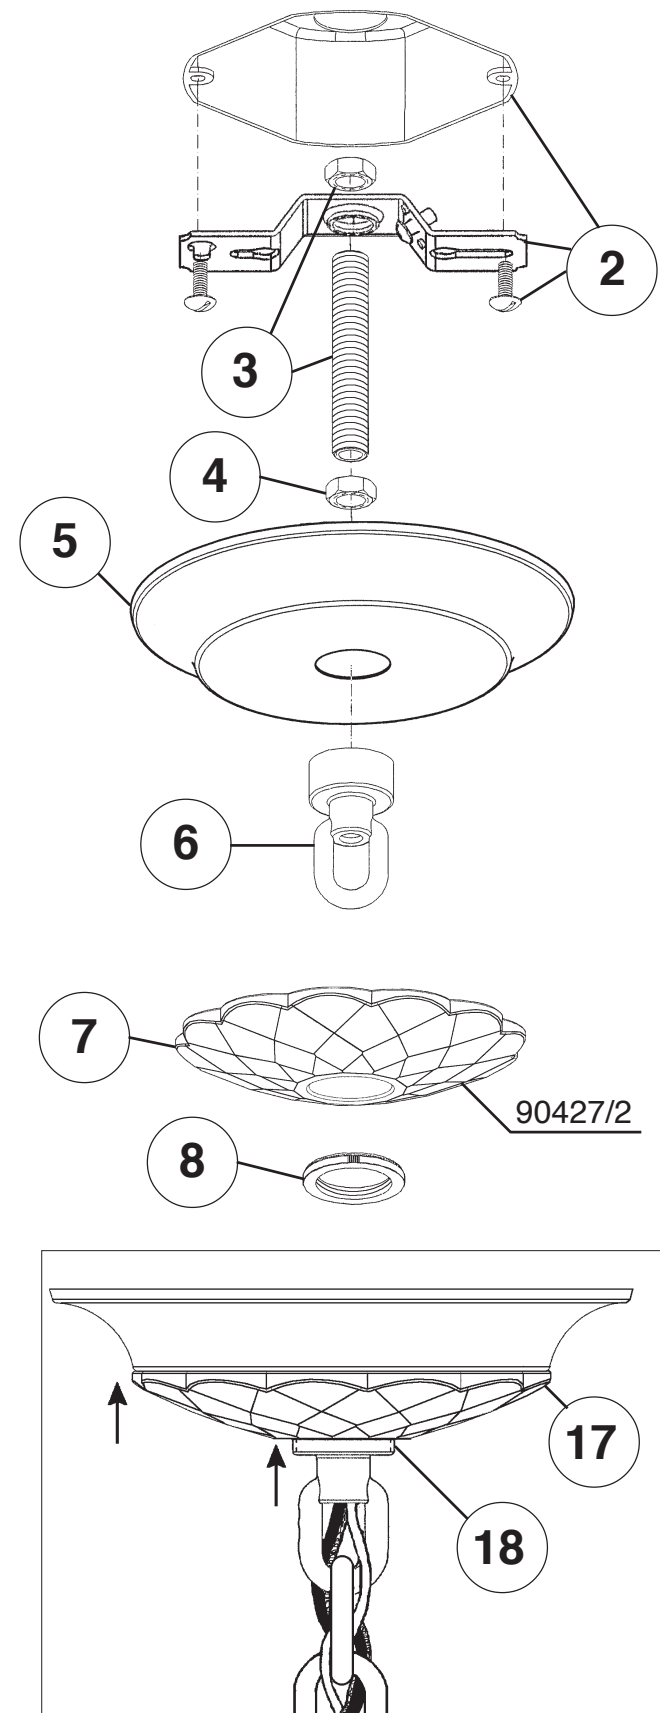

SCHONBEK®

FILIGRAE FE7018N- __ __ H

12 + 6 Lights
Diameter: 39"
Height: 38"
Hanging Weight: 42lbs.

THIS DESIGN IS THE PROPRIETARY
TRADE DRESS/TRADEMARK OF
SWAROVSKI LIGHTING, LTD.

SCHONBEK®

MAX 60 W

110-120 V

19

You will need 18 - B10
25 Watts Recommended
60 Watts Max

**Install bulbs and be
sure to test fixture
BEFORE trimming.**