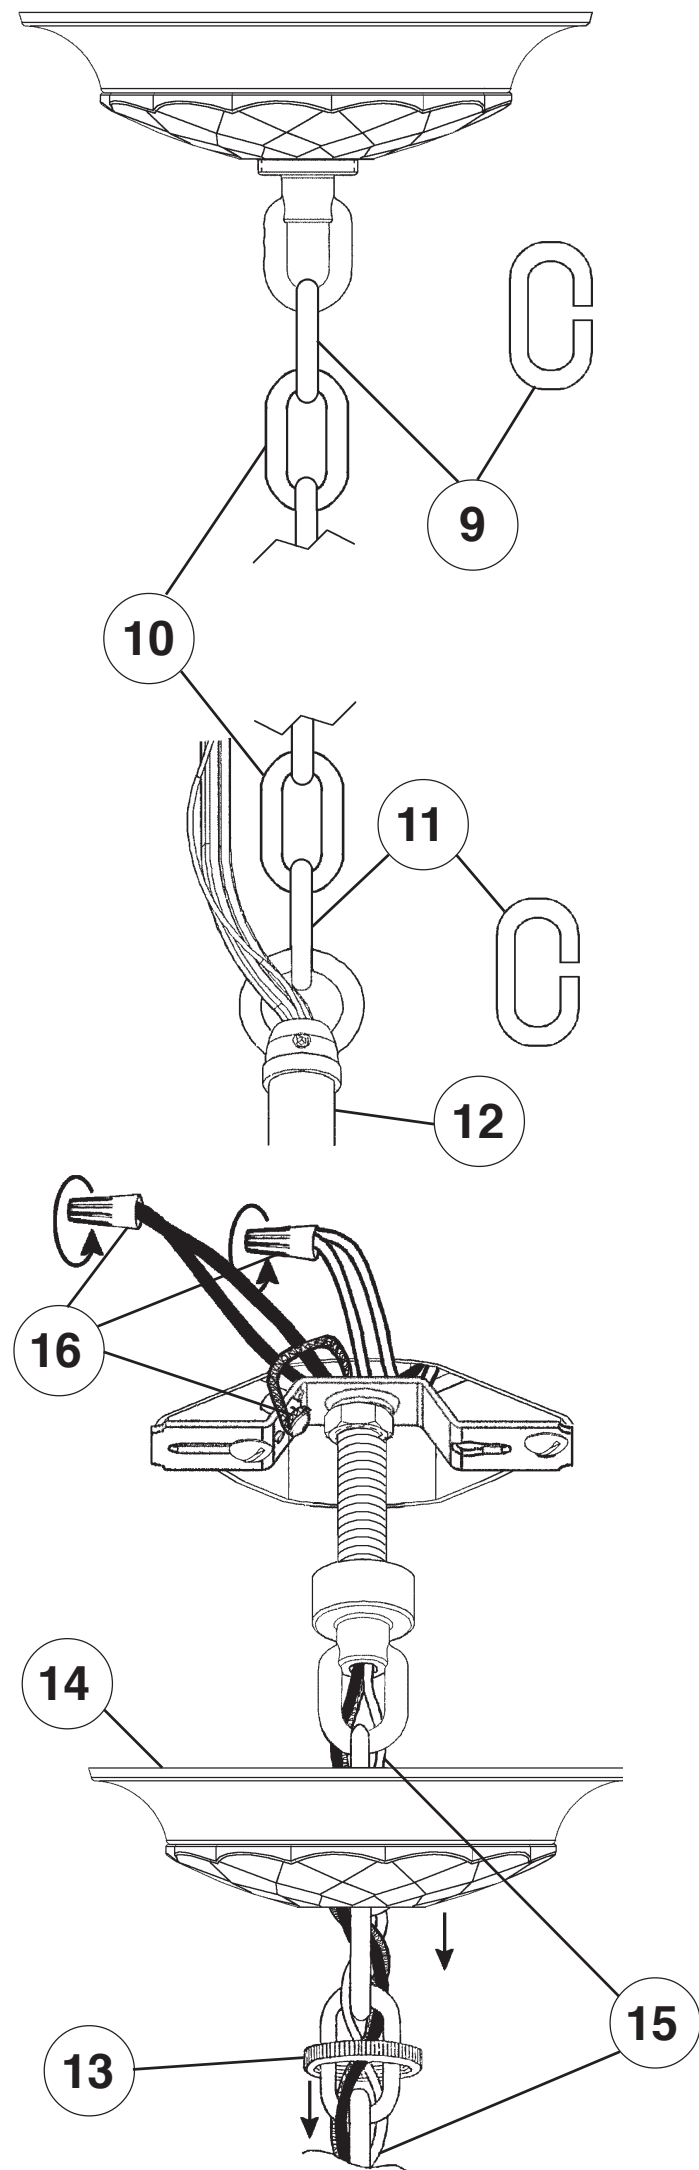

SCHONBEK®

FILIGRAE FE7018N- __ __ H

12 + 6 Lights
Diameter: 39"
Height: 38"
Hanging Weight: 42lbs.

THIS DESIGN IS THE PROPRIETARY
TRADE DRESS/TRADEMARK OF
SWAROVSKI LIGHTING, LTD.

SCHONBEK®

MAX 60 W

110-120 V

19

You will need 18 - B10
25 Watts Recommended
60 Watts Max

**Install bulbs and be
sure to test fixture
BEFORE trimming.**