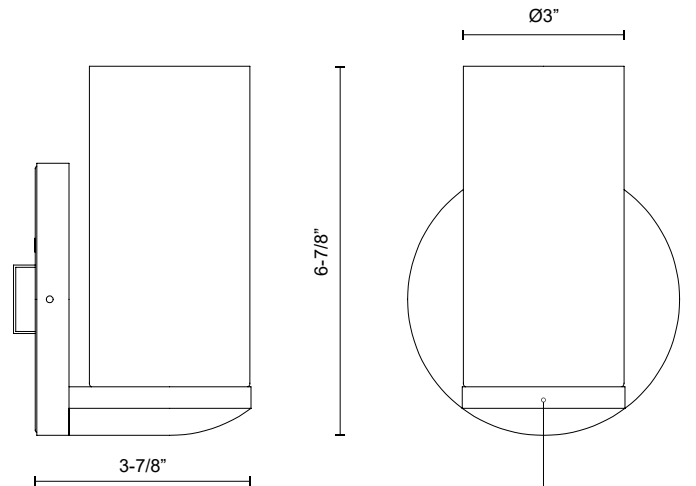

BIRCH WS53505

WALL

PROJECT

SPECIFICATION DETAILS

Fixture Dimensions	W3" x H6-7/8" x E3-7/8"
Light Source	DC LED WITH DRIVER
Wattage	11W
Total Lumens	935lm
Delivered Lumens	BG/CL-735lm; BK/CL-684lm;
Voltage	120V
Color Temperature	3000K
CRI (Ra)	90CRI
Optional Color Temps	2700K - 5000K Available, Minimum Order Quantities Apply
LED Rated Life	50,000 hours
Dimming	100% - 10%, TRIAC or ELV Dimmer (Not Included)
Diffuser Details	White Diffuser (interior)
Glass Details	Clear Glass (exterior)
ADA Compliant	Yes
Location	Damp
Illumination Direction	Up or Down
Mounting Style	Up or Down
CEC Title 24 JA8	Yes, JA8-2022
Canopy Dimensions	D5" x H5/8"
Paint Finish	BG02; BK02;

* For custom options, consult factory for details.

* For warranty information, please visit www.kuzcolighting.com/warranty

DESCRIPTION

If warm candlelight is what you're after, look no further than the Birch Collection. Clear glass cylinders with frosted glass diffusers give the distinguished look of soft, lit candles for a clean, romantic feel that plays well in various spaces. Available in Brushed Gold or Powder-Coated Black

Finish
BG/CL - Brushed Gold/Clear Glass
BK/CL - Black/Clear Glass

KUZCO

CANADA: 19054 28TH AVENUE - SURREY, BC V3Z 6M3

USA: 3035 E. LONE MOUNTAIN ROAD - LAS VEGAS, NV 89081

WWW.KUZCOLIGHTING.COM

© 2023 KUZCO LIGHTING. ALL RIGHTS RESERVED.

COMMENT