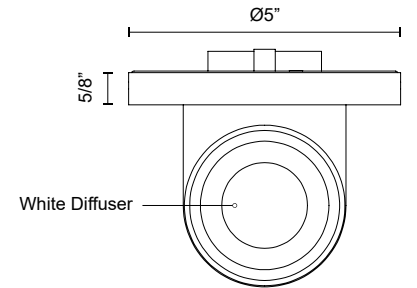

BIRCH WS53505

WALL

PROJECT

SPECIFICATION DETAILS

Fixture Dimensions	W3" x H6-7/8" x E3-7/8"
Light Source	DC LED WITH DRIVER
Wattage	11W
Total Lumens	935lm
Delivered Lumens	BG/CL-735lm; BK/CL-684lm;
Voltage	120V
Color Temperature	3000K
CRI (Ra)	90CRI
Optional Color Temps	2700K - 5000K Available, Minimum Order Quantities Apply
LED Rated Life	50,000 hours
Dimming	100% - 10%, TRIAC or ELV Dimmer (Not Included)
Diffuser Details	White Diffuser (interior)
Glass Details	Clear Glass (exterior)
ADA Compliant	Yes
Location	Damp
Illumination Direction	Up or Down
Mounting Style	Up or Down
CEC Title 24 JA8	Yes, JA8-2022
Canopy Dimensions	D5" x H5/8"
Paint Finish	BG02; BK02;

* For custom options, consult factory for details.

* For warranty information, please visit www.kuzcolighting.com/warranty

DESCRIPTION

If warm candlelight is what you're after, look no further than the Birch Collection. Clear glass cylinders with frosted glass diffusers give the distinguished look of soft, lit candles for a clean, romantic feel that plays well in various spaces. Available in Brushed Gold or Powder-Coated Black

Finish
BG/CL - Brushed Gold/Clear Glass
BK/CL - Black/Clear Glass

KUZCO

CANADA: 19054 28TH AVENUE - SURREY, BC V3Z 6M3

USA: 3035 E. LONE MOUNTAIN ROAD - LAS VEGAS, NV 89081

WWW.KUZCOLIGHTING.COM

© 2023 KUZCO LIGHTING. ALL RIGHTS RESERVED.

COMMENT