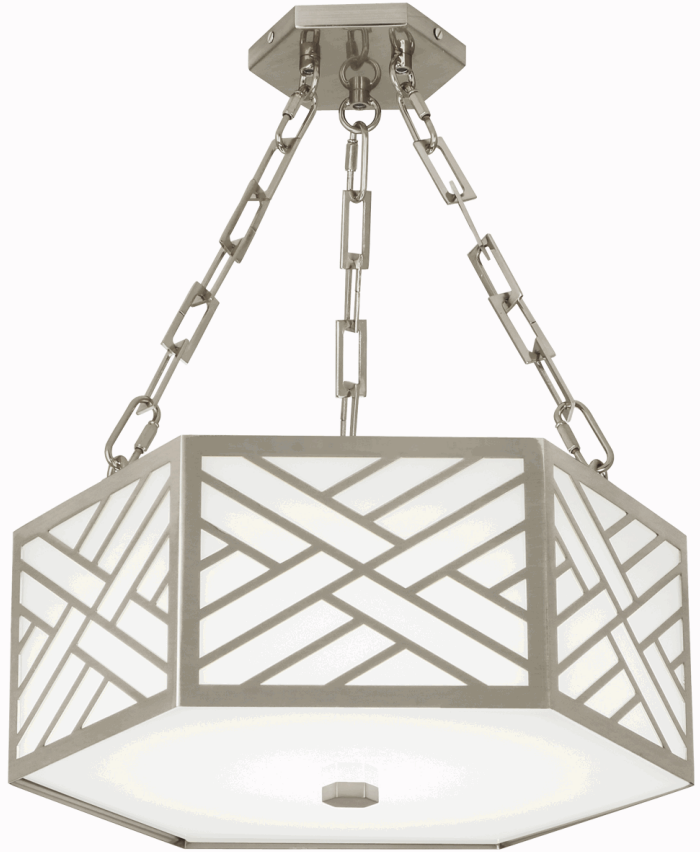

WILLIAMSBURG
TAZEWELL

S439
Semi-Flush Mount

1-23W Max. LED Unit
(2540 LUMEN OUTPUT)
Bulb Type: LED, Included (Non-Replaceable)
LED Color Temp: 3000K, CRI: 80
Direct Wire
Polished Nickel Finish
Printed White Glass Shade Panels
Susp. Hardware: 9" Chain (x3)

FINISH OPTION:
439 - Modern Brass

* U.L. Rated for Damp Conditions