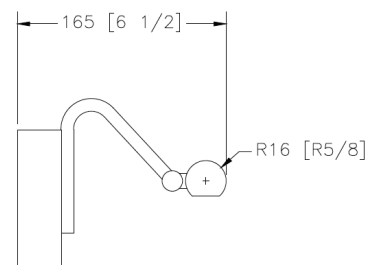

Product Description

Procyon VMW11900BL 24" Integrated LED Adjustable head bathroom wall lighting fixture in Black and Chrome finishes. Aluminum bar, adjustable 250°

Specifications

- Lumens: **1314.4**
- Watts: **27.57 W**
- Voltage: **120 V**
- CRI: **90**
- CCT: **3000K**
- Dry Location: **IP44**
- Diffuser: **PC**
- Material: **Aluminum, Acrylic, Iron**
- Finish: **Chrome & Black**
- Lifetime: **50,000 Hours**
- Transformer: **Not Required**
- ETL: **Listed**
- Warranty: **5-Year Limited**

Dimensions

- Fixture: **L: 24" x W: 6.5" x H: 5.25"**
Measurements rounded to the nearest 1/4"

Lighting

- Color Temperature: **3000K**

Available Finishes

Notes

*Any custom modifications are subject to minimum order quantity. (M.O.Q.)