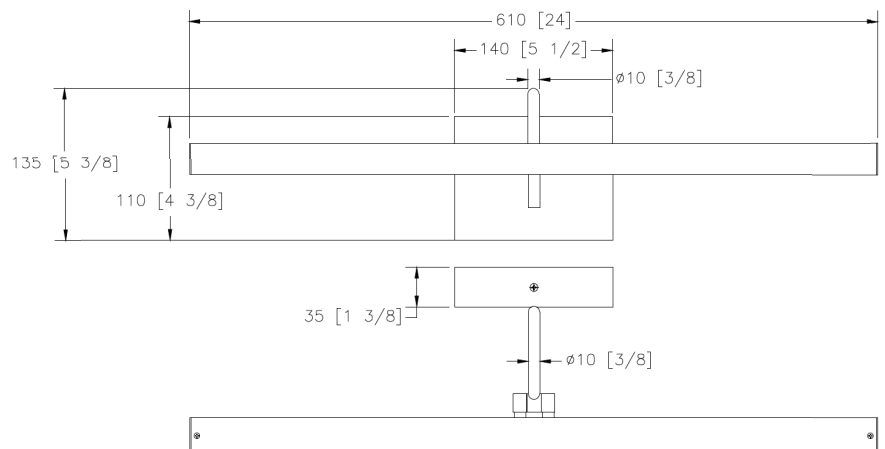

Product Description

Procyon VMW11900BL 24" Integrated LED Adjustable head bathroom wall lighting fixture in Black and Chrome finishes. Aluminum bar, adjustable 250°

Specifications

- Lumens: **1314.4**
- Watts: **27.57 W**
- Voltage: **120 V**
- CRI: **90**
- CCT: **3000K**
- Dry Location: **IP44**
- Diffuser: **PC**
- Material: **Aluminum, Acrylic, Iron**
- Finish: **Chrome & Black**
- Lifetime: **50,000 Hours**
- Transformer: **Not Required**
- ETL: **Listed**
- Warranty: **5-Year Limited**

Dimensions

- Fixture: **L: 24" x W: 6.5" x H: 5.25"**
Measurements rounded to the nearest 1/4"

Lighting

- Color Temperature: **3000K**

Available Finishes

Notes

*Any custom modifications are subject to minimum order quantity. (M.O.Q.)