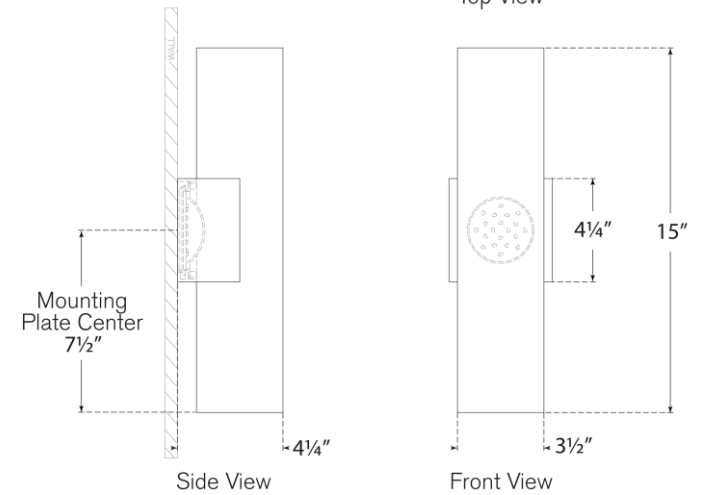

TEAR SHEET

Nella Medium Cylinder Sconce

Item # ARN 2441HAB/BLK

Designer: AERIN

Height: 15"

Width: 4.25"

Extension: 4.25"

Backplate: 4.25" Square

Finishes: BLK, HAB/BLK, HAB/PW

Socket: Dedicated LED

Wattage: 15w (1300lm)

Note: UL Only

Top View

Side View

Front View