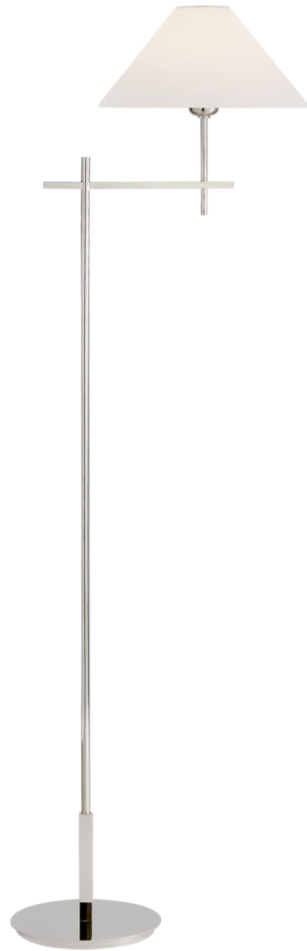

TEAR SHEET

Hackney Bridge Arm Floor Lamp

Item # SP 1023PN-L-CL

Designer: J. Randall Powers

Height: 52.5"

Width: 11.75"

Extension: 16.75"

Base: 8" Round

Finishes: BZ, HAB, PN

Shade Treatments: L, NP

Shade Details: 3" x 11.75" x 7"

Lightsource: Rechargeable LED w/ Touch Dimmer

Wattage: 2w (60 - 250lm)

Weight: 12 Pounds

Note: UL Only | Rechargeable Custom LED Lightsource
Included