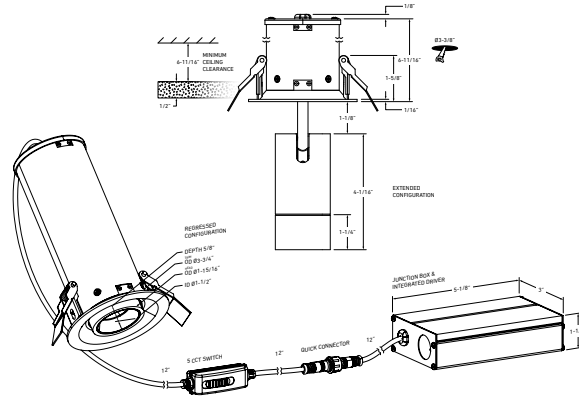

MODEL NAME **MFD03-CC**
APERTURE
4-Inch Multifunctional Downlight

From residential use to boutiques, our multifunctional downlight will check all the boxes. You can choose between recessed light or spotlight, control the beam angle as well as tilt the head while used as a spotlight.

PROJECT:	TYPE:
DATE:	QTY:
NOTES:	

QUICK SPECS

SIZE	WATTS	DELIVERED LUMENS*	COLOR °T 5CCT	CRI	VOLTAGE	BEAM ANGLE	FINISH
3"	8W	600lm	2700K 3000K 3500K 4000K 5000K	90	120V	30°-60°	<input type="radio"/> White <input type="radio"/> Black

*Lumen output measured at 3000K

LIGHT DISTRIBUTION

CONSTRUCTION

Lens Clear	Type of optics Optical lens	Type of LED COB
Lens material Acrylic	Housing material Cast aluminum	Cut hole size 3-3/8"

RATINGS

Placement Indoor	Lifespan 50,000 hrs.	FT rating FT4
Location Dry	Certifications ETL, FCC, ICES, IC, ASTM E283-04, T24	Operating temperature -20° to 40° C

- REC-EXT108**
108" extension cord for recessed fixtures
- REC-EXT230**
230" extension cord for recessed fixtures

ELECTRICAL DETAILS	Input voltage 100-135V	Output current 300mA	Power factor 97%	Driver type Constant current
	Output voltage 21V	LED model # COB	THD harmonic distortion <30%	Binning type 3 SDCM