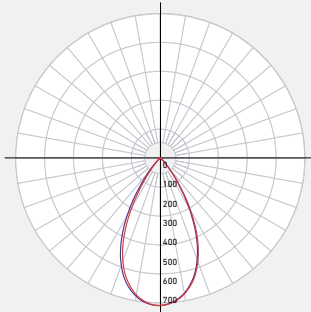

PROJECT:	TYPE:
DATE:	QTY:
NOTES:	

QUICK SPECS

SIZE	WATTS	DELIVERED LUMENS*	COLOR °T 5CCT	CRI	VOLTAGE	BEAM ANGLE	FINISH
3"	8W	600lm	2700K 3000K 3500K 4000K 5000K	90	120V	30°-60°	<input type="radio"/> White <input type="radio"/> Black

*Lumen output measured at 3000K

LIGHT DISTRIBUTION

CONSTRUCTION

Lens Clear	Type of optics Optical lens	Type of LED COB
Lens material Acrylic	Housing material Cast aluminum	Cut hole size 3-3/8"

RATINGS

Placement Indoor	Lifespan 50,000 hrs.	FT rating FT4
Location Dry	Certifications ETL, FCC, ICES, IC, ASTM E283-04, T24	Operating temperature -20° to 40° C