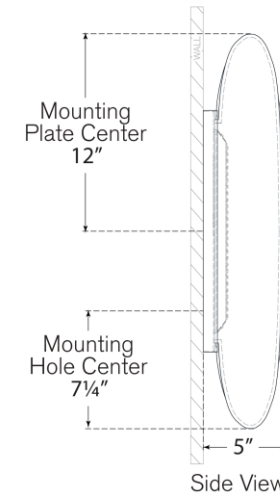

## Fondant 24" Linear Bath Sconce

Item # CD 2007SB-WG

Designer: Champalimaud

Height: 24"

Width: 11.25"

Extension: 5"

Backplate: 6.25" x 14.75" Rectangle

Finishes: GM, PN, SB

Glass Options: WG

Socket: Dedicated LED

Wattage: 25w (3000lm)

Weight: 13 Pounds

Top View

Side View

Front View