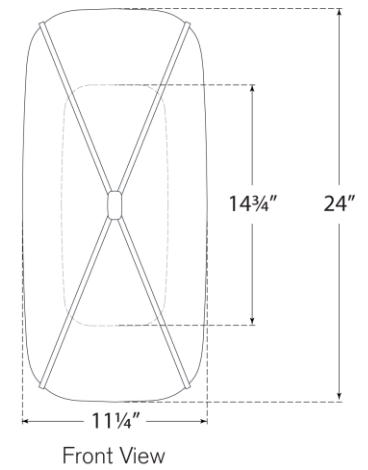

## Fondant 24" Linear Bath Sconce

Item # CD 2007SB-WG

Designer: Champalimaud

Height: 24"

Width: 11.25"

Extension: 5"

Backplate: 6.25" x 14.75" Rectangle

Finishes: GM, PN, SB

Glass Options: WG

Socket: Dedicated LED

Wattage: 25w (3000lm)

Weight: 13 Pounds

Top View

Side View

Front View