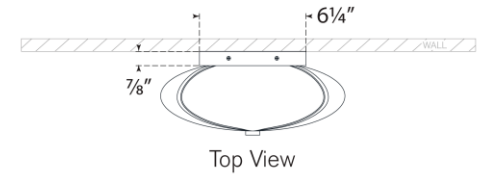

## Fondant 24" Linear Bath Sconce

Item # CD 2007SB-WG

Designer: Champalimaud

Height: 24"

Width: 11.25"

Extension: 5"

Backplate: 6.25" x 14.75" Rectangle

Finishes: GM, PN, SB

Glass Options: WG

Socket: Dedicated LED

Wattage: 25w (3000lm)

Weight: 13 Pounds

Top View

Side View

Front View