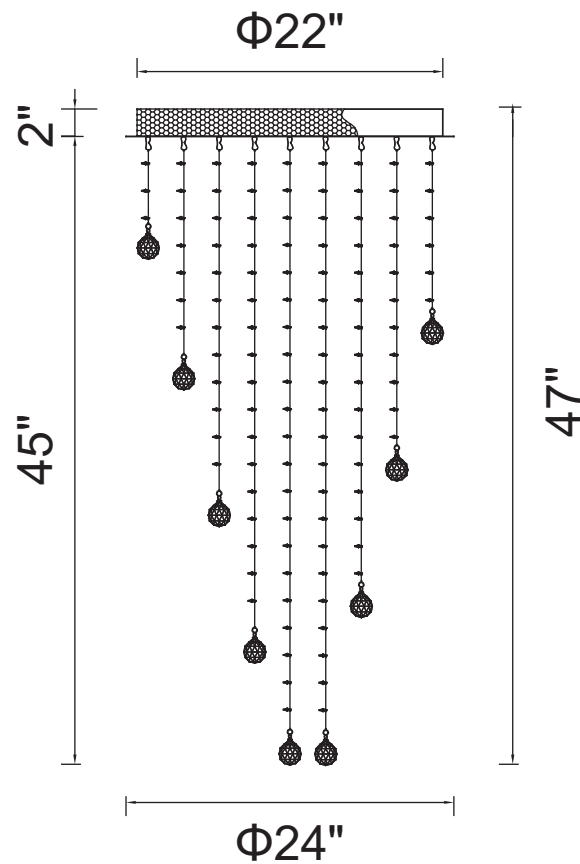

PROJECT: \_\_\_\_\_  
 FIXTURE TYPE: \_\_\_\_\_  
 LOCATION: \_\_\_\_\_  
 CONTACT/PHONE: \_\_\_\_\_

Item	6601C24C(H45)
Collection	RAIN DROP
Finish	Chrome
Glass	-----
Crystal	Clear
Input	120V AC,60HZ,AC

Shade	-----
Length/Dia.	24"
Width/Ext.	-----
Height	47"
Maximum	-----
Lumens	-----

Light Source	GU10
Bulb Info.	9×35W
Included	-----
Dimmable	Yes
Color	-----
Weight	