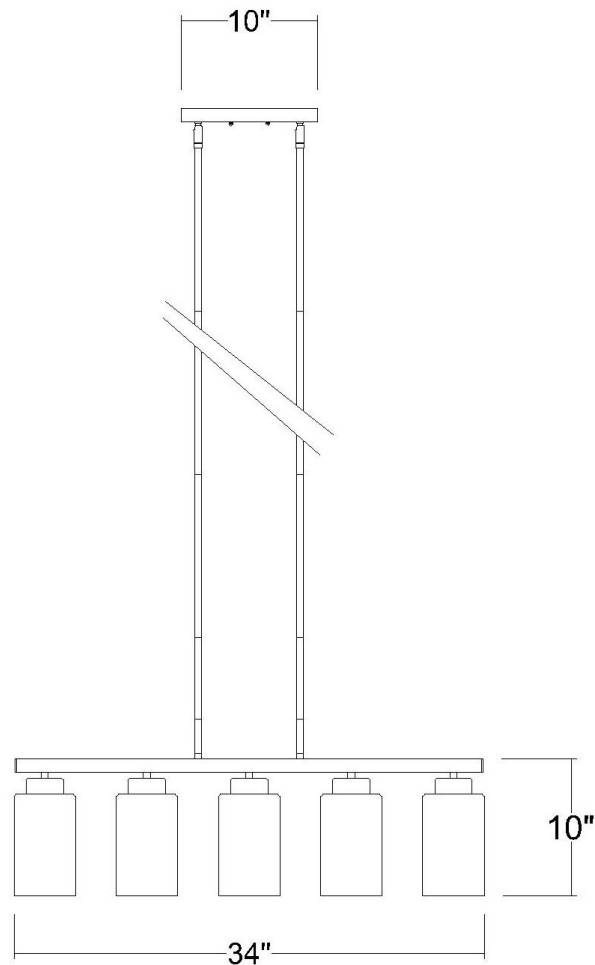

TP20051BR

MONET 5-LIGHT PENDANT

Description: Trend Home 5-Light Pendant

Finish: Brass

Dimensions: 34" L x 4-1/2" W x 10" H

Bulbs: 5-100W Med.

Installed Weight: 19.35 lbs.

Certification: cUL / dry location

Material: Glass

Shades: Glass

Glass: Blue and gold

Canopy Dimensions: 10" x 5"

Chain/Wire: 12' Wire

Stems: 6-12", 2-6", 2-3"

Additional Finishes: NA