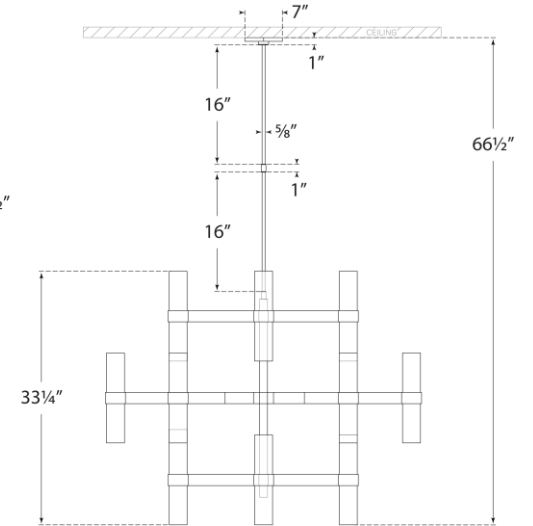

TEAR SHEET

Margita Medium Chandelier

Item # ARN 5272PN-CG

Designer: AERIN

O/A Height: 66.5"

Fixture Height: 34"

Min. Custom Height: 37.75"

Width: 44.5"

Canopy: 7" Hexagon

Finishes: HAB, PN

Glass Options: CG, WG

Socket: 24 - E12 Candelabra

Wattage: 24 - 25 B11

Weight: 66 Pounds

Note: Requires Special Assembly and Installation | Custom Height Available

Bottom View

Front View