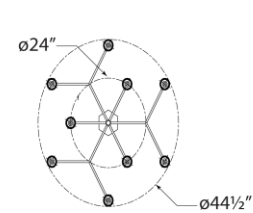

TEAR SHEET

Margita Medium Chandelier

Item # ARN 5272PN-CG

Designer: AERIN

O/A Height: 66.5"

Fixture Height: 34"

Min. Custom Height: 37.75"

Width: 44.5"

Canopy: 7" Hexagon

Finishes: HAB, PN

Glass Options: CG, WG

Socket: 24 - E12 Candelabra

Wattage: 24 - 25 B11

Weight: 66 Pounds

Note: Requires Special Assembly and Installation | Custom Height Available

Bottom View