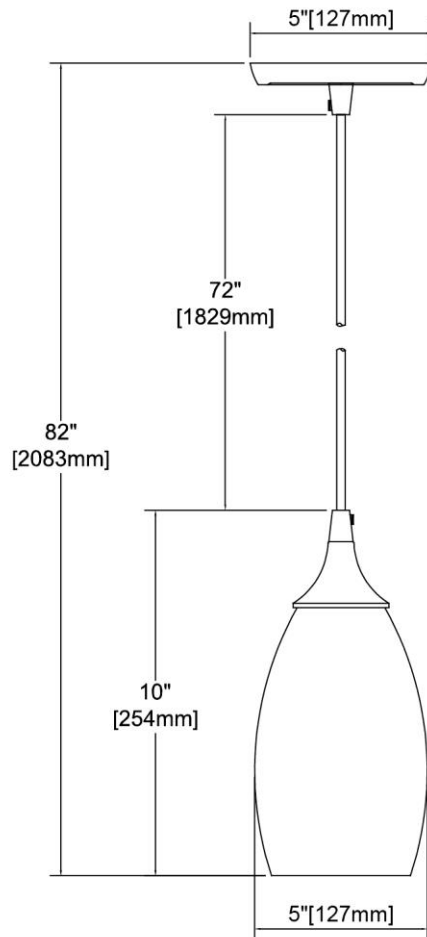

<b>ITEM #:</b>	25098/1
<b>UPC</b>	748119131658
<b>Description</b>	Sutter Creek 1-Light Mini Pendant in Satin Nickel with Clear, Grey, and Smoke Seedy Glass
<b>Finish</b>	Satin Nickel
<b>Materials</b>	Glass, Steel
<b>Brand</b>	ELK Lighting
<b>Collection</b>	Sutter Creek
<b>Category</b>	Indoor Lighting
<b>Type</b>	Mini Pendant

ITEM DIMENSIONS				RATINGS & SPECIFICATIONS				
<b>Width</b>	5 inches			<b>Safety Rating</b>	ETL		<b>Certification</b>	Dry locations
<b>Depth</b>	5 inches			<b>ADA Compliant</b>	N/A		<b>Voltage</b>	120
<b>Height</b>	10 inches			<b>BULBS / SOCKETS</b>				
<b>Weight</b>	2 pounds			<b>Quantity</b>	1	<b>Wattage</b>	100 watts	
<b>ADDITIONAL DIMENSIONS</b>				<b>Included</b>	No		<b>Type</b>	A19 (E26 Medium Base)
<b>Backplate / Canopy</b>	5 diameter			<b>Other</b>	N/A			
<b>HCWO</b>	N/A			<b>CHAIN / CORD INFORMATION</b>				
<b>Min. Extension</b>	N/A			<b>Chain</b>	N/A		<b>Cord</b>	72 inches - Brown Fabric
<b>Max. Extension</b>	N/A			<b>SHADE / GLASS DETAILS</b>				
<b>OVERALL HEIGHT</b>				<b>Shade/Glass Description</b>	Clear glass with gray center and smoke seedy on bottom			
<b>Min.</b>	13 inches	<b>Max.</b>	82 inches					
<b>EXTENSION ROD(S)</b>				<b>Width</b>	5 inches		<b>Height</b>	8 inches
N/A				<b>Width at Top</b>	N/A		<b>Width at Bottom</b>	N/A