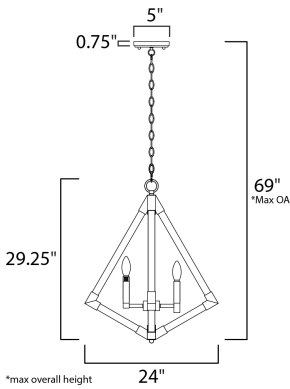

MEASUREMENTS

- DIMENSION : 24" L x 24" W x 29.25" H
- MAX OAH : 69" OAH
- CANOPY : 5" W x 0.75" H x 5" L
- HANGING WEIGHT : 8.1 lb

LAMPING

- INPUT VOLTAGE : 120V
- BULB : 4 x 60W Incandescent E12 Candelabra , 240W Total
- BULB INCLUDED : (Not Included)