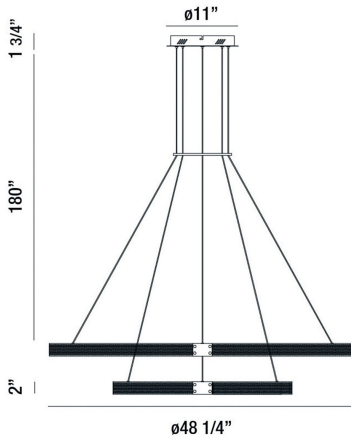

### PRODUCT DETAILS

No.	:	37385-019
Product Color	:	MATTE BLACK/GOLD
Product Material	:	METAL
Shade / Accent Material	:	METAL
Diameter	:	48.25"
Height	:	2"
Overall Height	:	183.75"
Weight	:	35.2lbs

### TECHNICAL DETAILS

Hanging Support Type	:	WIRE
Hanging Support Length	:	180"
Canopy / Backplate Height	:	1.75"
Canopy / Backplate Dia.	:	11"
Location	:	DRY
Approval	:	
Title 24	:	Yes