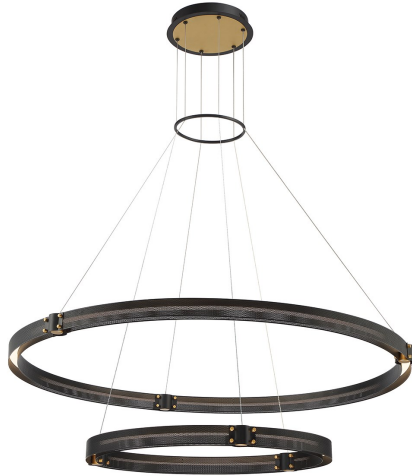

## ADMIRAL, 48" 2-TIER ROUND CHANDELIER

### PRODUCT DETAILS

No.	:	37385-019
Product Color	:	MATTE BLACK/GOLD
Product Material	:	METAL
Shade / Accent Material	:	METAL
Diameter	:	48.25"
Height	:	2"
Overall Height	:	183.75"
Weight	:	35.2lbs

### Options Available

ITEM NO.	FINISH	SHADE
37385-019	MATTE BLACK/GOLD	

### TECHNICAL DETAILS

Hanging Support Type	:	WIRE
Hanging Support Length	:	180"
Canopy / Backplate Height	:	1.75"
Canopy / Backplate Dia.	:	11"
Location	:	DRY
Approval	:	
Title 24	:	Yes