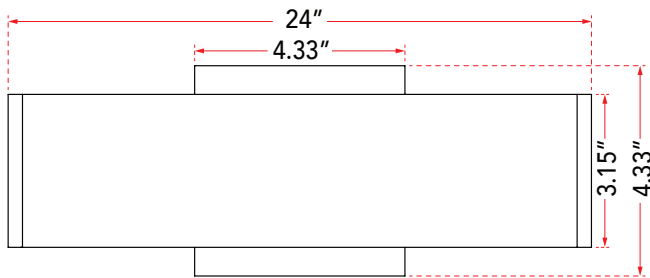

ABRA MODEL **20002WV-BB**

Up-Down Light 24" LED Vanity-Wall Bar

FAMILY NAME **Slim**

UPC **00858083007078**

FIXTURE MATERIAL				FIXTURE DIMENSIONS IN INCHES										
Frame Material	Finishes Available	Diffuser Type	Diffuser Finish	Diameter	Height	o.a.h	Width	Length	Ext	Weight	ADA	Location	Rating	Compliance
Aluminum	BB-Brushed Bronze BA-Brushed Aluminum	Acrylic	White		3.15	4.33	0.6	24	2	5.5	Compliant	Wall Mount only	Damp Location	cETLus
LAMPING										Compatible Dimmers		Junction Box Type		SUPPLIED
Lamp Type	Lamp qty	Wattage	Max Wattage	Base	Kelvin	CRI	Initial Lumen's	Delivered Lumen's	Voltage	ELV		Standard 4 x 4 Octagon Box		
LED	2	12w	24w	Solid State Module	3000k	90+	2040	1428 estimated	120v	SPECIAL NOTES				