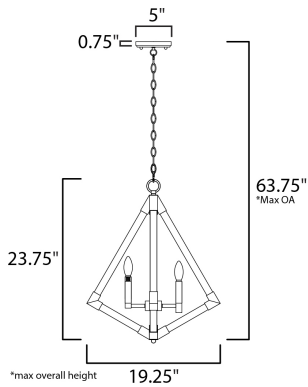

MEASUREMENTS

- DIMENSION : 19.25" L x 19.25" W x 23.75" H
- MAX OAH : 63.75" OAH
- CANOPY : 5" W x 0.75" H x 5" L
- HANGING WEIGHT : 7.1 lb

LAMPING

- INPUT VOLTAGE : 120V
- BULB : 4 x 60W Incandescent E12 Candelabra , 240W Total
- BULB INCLUDED : (Not Included)