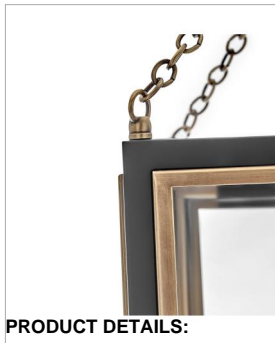

SHAW

32984BK

MEDIUM PENDANT

Traditional in style, and unique in character, Shaw is distinguished by its dramatic frame and enchanting design elements. Robust clear glass panels, the rich two-tone finish combination, and a captivating fine chain detail unite to deliver dashing heritage charm.

DETAILS	
FINISH:	Black
MATERIAL:	Steel
GLASS:	Clear
SLOPE DEGREE:	90
DIMMABLE:	YES, WITH DIMMABLE LAMP (NOT INCLUDED)

DIMENSIONS	
WIDTH:	15.5"
HEIGHT:	31.5"
WEIGHT:	21.7lb

LIGHT SOURCE	
LIGHT SOURCE:	Socketed
WATTAGE:	4-5w Cand. LED, 60w Equiv.
VOLTAGE:	120v

MOUNTING	
CANOPY:	5.5" Dia.
LEAD WIRE:	1 X 120"
MAX HEIGHT:	63.5

SHIPPING	
CARTON LENGTH:	21.3
CARTON WIDTH:	18.1
CARTON HEIGHT:	21.5
CARTON WEIGHT:	30.4

PRODUCT DETAILS:

- This item may be hung on a sloped ceiling
- This fixture includes multiple down stems in various lengths to customize the installation height of the fixture, including one 6" stem and two 12" stems
- Suitable for use in dry (indoor) locations as defined by NEC and CEC. Meets United States UL Underwriters Laboratories & CSA Canadian Standards Association Product Safety Standards.
- Ideal for vintage filament bulbs (not included)
- Classic, elegant lines and timeless details enhance a traditional space